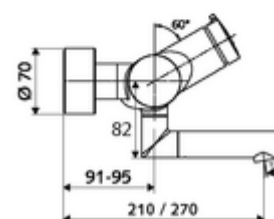

Article number: 01 659 06 99

Exposed wash basin tap VITUS VW-SC-M Mixed water

Manual actuation with automatic closing. Easy flow time adjustment.

Scope of delivery

- Self-closing exposed wash basin tap
 - SC-M self-closing button
 - Valve (mechanical) for thermal disinfection (according to DVGW worksheet W 551)
 - Self-closing cartridge SC II with hot water restrictor
 - 2 backflow preventers (EN 1717: EB-type)
 - Pivoting outlet (lockable) with flow regulator
- 2 S-connections and rosettes (depth-adjustable)

Technical data

- Running time: 2 - 15 s (7 s)
- Flow: max. 5 l/min pressure independent
- Flow pressure: 1.0 - 5.0 bar
- Max. operating temperature: 70 °C (80 °C for thermal disinfection)
- Material: Outlet Brass, conform to German drinking water regulations; Housing Brass, conform to German drinking water regulations
- Surface: Chrome
- Projection to centre of aerator: 270 mm
- Connection: 2x DN 15 G 1/2 AG
- Certificates: PA-IX 38237/IO, Belgaqua
- Noise class: I
- Flow class: O

Delivery data

- Weight: 4,82 kg/Piece
- Packing unit: 1

Recommended associated articles

S-connecting with isolating valve

Article no: 23 775 00 99