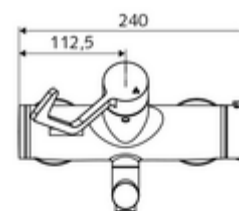

Article number: 01 665 06 99

Exposed wash basin tap VITUS VW-AH-T Mixed water, ThermoProtect thermostat

Manual open/closed actuation with clinic arm lever.

Scope of delivery

- Open/closed exposed wash basin tap
  - Ergonomic clinic arm lever 153 mm
  - ThermoProtect thermostat, conform to EN 1111, unlockable/lockable temperature lock at 38 °C, anti-scalding protection if cold water supply fails
  - Valve for carrying out manual thermal disinfection (in accordance with DVGW worksheet W 551)
  - Open/closed ceramic cartridge
  - 2 backflow preventers (EN 1717: EB-type)
  - Pivoting outlet (lockable) with Care flow regulator
- 2 S-connections and rosettes (depth-adjustable)

Technical data

- Flow: 7.5 - 9.0 l/min
- Flow pressure: 1.0 - 5.0 bar
- Max. operating temperature: 70 °C (80 °C for thermal disinfection)
- Material: Outlet Brass, conform to German drinking water regulations; Actuation Brass; Housing Brass, conform to German drinking water regulations
- Surface: Chrome
- Projection to centre of aerator: 270 mm
- Connection: 2x DN 15 G 1/2 AG
- Certificates: PA-IX 38236/IO, Belgaqua
- Noise class: I
- Flow class: O

Delivery data

- Weight: 5,37 kg/Piece
- Packing unit: 1

Recommended associated articles

S-connecting with isolating valve	Article no: 23 775 00 99	
Wash basin outlet valve OPEN	Article no: 02 002 06 99	or
Wash basin outlet valve PUSH OPEN	Article no: 02 000 06 99	or