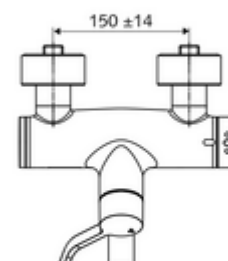

Article number: 01 665 06 99

Exposed wash basin tap VITUS VW-AH-T Mixed water, ThermoProtect thermostat

Manual open/closed actuation with clinic arm lever.

Scope of delivery

- Open/closed exposed wash basin tap
  - Ergonomic clinic arm lever 153 mm
  - ThermoProtect thermostat, conform to EN 1111, unlockable/lockable temperature lock at 38 °C, anti-scalding protection if cold water supply fails
  - Valve for carrying out manual thermal disinfection (in accordance with DVGW worksheet W 551)
  - Open/closed ceramic cartridge
  - 2 backflow preventers (EN 1717: EB-type)
  - Pivoting outlet (lockable) with Care flow regulator
- 2 S-connections and rosettes (depth-adjustable)

Technical data

- Flow: 7.5 - 9.0 l/min
- Flow pressure: 1.0 - 5.0 bar
- Max. operating temperature: 70 °C (80 °C for thermal disinfection)
- Material: Outlet Brass, conform to German drinking water regulations; Actuation Brass; Housing Brass, conform to German drinking water regulations
- Surface: Chrome
- Projection to centre of aerator: 270 mm
- Connection: 2x DN 15 G 1/2 AG
- Certificates: PA-IX 38236/IO, Belgaqua
- Noise class: I
- Flow class: O

Delivery data

- Weight: 5,37 kg/Piece
- Packing unit: 1

Recommended associated articles

S-connecting with isolating valve	Article no: 23 775 00 99	
Wash basin outlet valve OPEN	Article no: 02 002 06 99	or
Wash basin outlet valve PUSH OPEN	Article no: 02 000 06 99	or