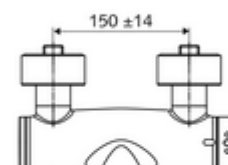

Article number: 01 665 06 99

Exposed wash basin tap VITUS VW-AH-T Mixed water, ThermoProtect thermostat

Manual open/closed actuation with clinic arm lever.

Scope of delivery

- Open/closed exposed wash basin tap
 - Ergonomic clinic arm lever 153 mm
 - ThermoProtect thermostat, conform to EN 1111, unlockable/lockable temperature lock at 38 °C, anti-scalding protection if cold water supply fails
 - Valve for carrying out manual thermal disinfection (in accordance with DVGW worksheet W 551)
 - Open/closed ceramic cartridge
 - 2 backflow preventers (EN 1717: EB-type)
 - Pivoting outlet (lockable) with Care flow regulator
- 2 S-connections and rosettes (depth-adjustable)

Technical data

- Flow: 7.5 - 9.0 l/min
- Flow pressure: 1.0 - 5.0 bar
- Max. operating temperature: 70 °C (80 °C for thermal disinfection)
- Material: Outlet Brass, conform to German drinking water regulations; Actuation Brass; Housing Brass, conform to German drinking water regulations
- Surface: Chrome
- Projection to centre of aerator: 270 mm
- Connection: 2x DN 15 G 1/2 AG
- Certificates: PA-IX 38236/IO, Belgaqua
- Noise class: I
- Flow class: O

Delivery data

- Weight: 5,37 kg/Piece
- Packing unit: 1

Recommended associated articles

S-connecting with isolating valve	Article no: 23 775 00 99	
Wash basin outlet valve OPEN	Article no: 02 002 06 99	or
Wash basin outlet valve PUSH OPEN	Article no: 02 000 06 99	or