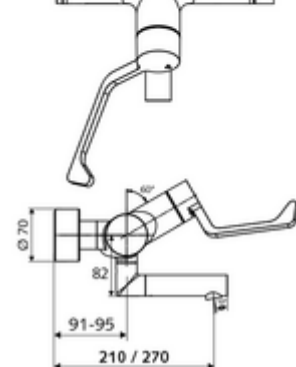

Article number: 01 665 06 99

Exposed wash basin tap VITUS VW-AH-T Mixed water, ThermoProtect thermostat

Manual open/closed actuation with clinic arm lever.

Scope of delivery

- Open/closed exposed wash basin tap
 - Ergonomic clinic arm lever 153 mm
 - ThermoProtect thermostat, conform to EN 1111, unlockable/lockable temperature lock at 38 °C, anti-scalding protection if cold water supply fails
 - Valve for carrying out manual thermal disinfection (in accordance with DVGW worksheet W 551)
 - Open/closed ceramic cartridge
 - 2 backflow preventers (EN 1717: EB-type)
 - Pivoting outlet (lockable) with Care flow regulator
- 2 S-connections and rosettes (depth-adjustable)

Technical data

- Flow: 7.5 - 9.0 l/min
- Flow pressure: 1.0 - 5.0 bar
- Max. operating temperature: 70 °C (80 °C for thermal disinfection)
- Material: Outlet Brass, conform to German drinking water regulations; Actuation Brass; Housing Brass, conform to German drinking water regulations
- Surface: Chrome
- Projection to centre of aerator: 270 mm
- Connection: 2x DN 15 G 1/2 AG
- Certificates: PA-IX 38236/IO, Belgaqua
- Noise class: I
- Flow class: O

Delivery data

- Weight: 5,37 kg/Piece
- Packing unit: 1

Recommended associated articles

S-connecting with isolating valve	Article no: 23 775 00 99	
Wash basin outlet valve OPEN	Article no: 02 002 06 99	or
Wash basin outlet valve PUSH OPEN	Article no: 02 000 06 99	or