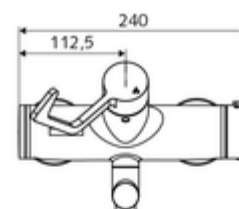

Article number: 01 665 06 99

Exposed wash basin tap VITUS VW-AH-T Mixed water, ThermoProtect thermostat

Manual open/closed actuation with clinic arm lever.

Scope of delivery

- Open/closed exposed wash basin tap
 - Ergonomic clinic arm lever 153 mm
 - ThermoProtect thermostat, conform to EN 1111, unlockable/lockable temperature lock at 38 °C, anti-scalding protection if cold water supply fails
 - Valve for carrying out manual thermal disinfection (in accordance with DVGW worksheet W 551)
 - Open/closed ceramic cartridge
 - 2 backflow preventers (EN 1717: EB-type)
 - Pivoting outlet (lockable) with Care flow regulator
- 2 S-connections and rosettes (depth-adjustable)

Technical data

- Flow: 7.5 - 9.0 l/min
- Flow pressure: 1.0 - 5.0 bar
- Max. operating temperature: 70 °C (80 °C for thermal disinfection)
- Material: Outlet Brass, conform to German drinking water regulations; Actuation Brass; Housing Brass, conform to German drinking water regulations
- Surface: Chrome
- Projection to centre of aerator: 270 mm
- Connection: 2x DN 15 G 1/2 AG
- Certificates: PA-IX 38236/IO, Belgaqua
- Noise class: I
- Flow class: O

Delivery data

- Weight: 5,37 kg/Piece
- Packing unit: 1

Recommended associated articles

S-connecting with isolating valve	Article no: 23 775 00 99	
Wash basin outlet valve OPEN	Article no: 02 002 06 99	or
Wash basin outlet valve PUSH OPEN	Article no: 02 000 06 99	or