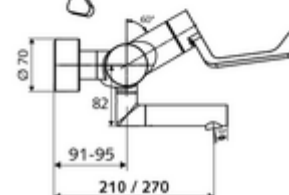

Article number: 01 665 06 99

Exposed wash basin tap VITUS VW-AH-T Mixed water, ThermoProtect thermostat

Manual open/closed actuation with clinic arm lever.

Scope of delivery

- Open/closed exposed wash basin tap
  - Ergonomic clinic arm lever 153 mm
  - ThermoProtect thermostat, conform to EN 1111, unlockable/lockable temperature lock at 38 °C, anti-scalding protection if cold water supply fails
  - Valve for carrying out manual thermal disinfection (in accordance with DVGW worksheet W 551)
  - Open/closed ceramic cartridge
  - 2 backflow preventers (EN 1717: EB-type)
  - Pivoting outlet (lockable) with Care flow regulator
- 2 S-connections and rosettes (depth-adjustable)

Technical data

- Flow: 7.5 - 9.0 l/min
- Flow pressure: 1.0 - 5.0 bar
- Max. operating temperature: 70 °C (80 °C for thermal disinfection)
- Material: Outlet Brass, conform to German drinking water regulations; Actuation Brass; Housing Brass, conform to German drinking water regulations
- Surface: Chrome
- Projection to centre of aerator: 270 mm
- Connection: 2x DN 15 G 1/2 AG
- Certificates: PA-IX 38236/IO, Belgaqua
- Noise class: I
- Flow class: O

Delivery data

- Weight: 5,37 kg/Piece
- Packing unit: 1

Recommended associated articles

S-connecting with isolating valve	Article no: 23 775 00 99	
Wash basin outlet valve OPEN	Article no: 02 002 06 99	or
Wash basin outlet valve PUSH OPEN	Article no: 02 000 06 99	or