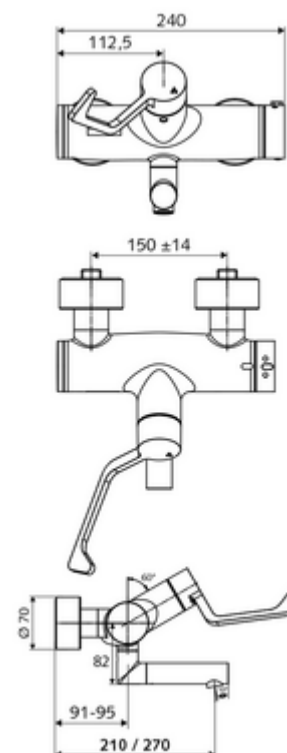

### Scope of delivery

- Open/closed exposed wash basin tap
  - Ergonomic clinic arm lever 153 mm
  - ThermoProtect thermostat, conform to EN 1111, unlockable/lockable temperature lock at 38 °C, anti-scalding protection if cold water supply fails
  - Valve (mechanical) for thermal disinfection (according to DVGW worksheet W 551)
  - Open/closed ceramic cartridge
  - 2 backflow preventers (EN 1717: EB-type)
  - Pivoting outlet (lockable) with Care flow regulator
- 2 S-connections and rosettes (depth-adjustable)

### Technical data

- Flow: 7.5 - 9.0 l/min
- Flow pressure: 1.0 - 5.0 bar
- Max. operating temperature: 70 °C (80 °C for thermal disinfection)
- Material: Outlet Brass, conform to German drinking water regulations; Actuation Brass; Housing Brass, conform to German drinking water regulations
- Surface: Chrome
- Projection to centre of aerator: 270 mm
- Connection: 2x DN 15 G 1/2 AG
- Certificates: PA-IX 38236/IO, Belgaqua
- Noise class: I
- Flow class: O

### Delivery data

- Weight: 5,37 kg/Piece
- Packing unit: 1