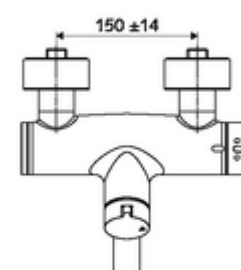

### Scope of delivery

- Open/closed exposed wash basin tap
  - Operating button open/close
  - ThermoProtect thermostat, conform to EN 1111, unlockable/lockable temperature lock at 38 °C, anti-scalding protection if cold water supply fails
  - Valve for carrying out manual thermal disinfection (in accordance with DVGW worksheet W 551)
  - Open/closed ceramic cartridge
  - 2 backflow preventers (EN 1717: EB-type)
  - Pivoting outlet (lockable) with flow regulator
- 2 S-connections and rosettes (depth-adjustable)

### Technical data

- Flow: max. 5 l/min pressure independent
- Flow pressure: 1.0 - 5.0 bar
- Max. operating temperature: 70 °C (80 °C for thermal disinfection)
- Material: Outlet Brass, conform to German drinking water regulations; Housing Brass, conform to German drinking water regulations
- Surface: Chrome
- Projection to centre of aerator: 330 mm
- Connection: 2x DN 15 G 1/2 AG
- Certificates: Belgaqua

### Delivery data

- Weight: 5,38 kg/Piece
- Packing unit: 1