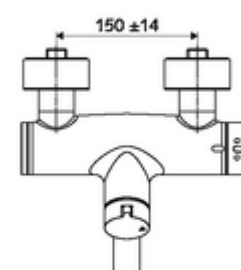

Article number: 01 692 06 99

Exposed wash basin tap VITUS VW- open/close-T Mixed water, ThermoProtect thermostat

Manual open/closed actuation.

Scope of delivery

- Open/closed exposed wash basin tap
  - Operating button open/close
  - ThermoProtect thermostat, conform to EN 1111, unlockable/lockable temperature lock at 38 °C, anti-scalding protection if cold water supply fails
  - Valve for carrying out manual thermal disinfection (in accordance with DVGW worksheet W 551)
  - Open/closed ceramic cartridge
  - 2 backflow preventers (EN 1717: EB-type)
  - Pivoting outlet (lockable) with flow regulator
- 2 S-connections and rosettes (depth-adjustable)

Technical data

- Flow: max. 5 l/min pressure independent
- Flow pressure: 1.0 - 5.0 bar
- Max. operating temperature: 70 °C (80 °C for thermal disinfection)
- Material: Outlet Brass, conform to German drinking water regulations; Housing Brass, conform to German drinking water regulations
- Surface: Chrome
- Projection to centre of aerator: 330 mm
- Connection: 2x DN 15 G 1/2 AG
- Certificates: Belgaqua

Delivery data

- Weight: 5,38 kg/Piece
- Packing unit: 1

Recommended associated articles

S-connecting with isolating valve

Article no: 23 775 00 99

Hint

- Discontinued article, as long as stocks last