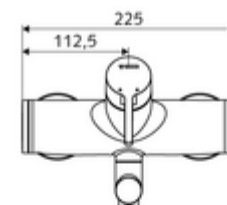

Article number: 01 693 06 99

Exposed wash basin tap VITUS VW-EH-M Mixed water

Manual single-lever actuation.

Scope of delivery

- Single-lever exposed wash basin tap
  - Operating handle made from brass
  - Valve for carrying out manual thermal disinfection (in accordance with DVGW worksheet W 551)
  - Single-lever mixing ceramic cartridge with hot water and flow restrictor
  - 2 backflow preventers (EN 1717: EB-type)
  - Pivoting outlet (lockable) with flow regulator
- 2 S-connections and rosettes (depth-adjustable)

Technical data

- Flow: max. 5 l/min pressure independent
- Flow pressure: 1.0 - 5.0 bar
- Max. Resting pressure: 8 bar
- Max. operating temperature: 70 °C (80 °C for thermal disinfection)
- Material: Outlet Brass, conform to German drinking water regulations; Housing Brass, conform to German drinking water regulations
- Surface: Chrome
- Projection to centre of aerator: 330 mm
- Connection: 2x DN 15 G 1/2 AG
- Certificates: Belgaqua

Delivery data

- Weight: 5,15 kg/Piece
- Packing unit: 1

Recommended associated articles

S-connecting with isolating valve	Article no: 23 775 00 99	
Wash basin outlet valve OPEN	Article no: 02 002 06 99	or
Wash basin outlet valve PUSH OPEN	Article no: 02 000 06 99	or

Hint

- Discontinued article, as long as stocks last