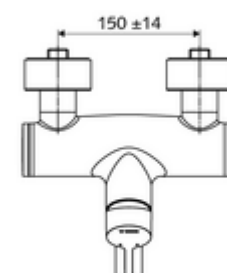

Article number: 01 693 06 99

Exposed wash basin tap VITUS VW-EH-M Mixed water

Manual single-lever actuation.

Scope of delivery

- Single-lever exposed wash basin tap
  - Operating handle made from brass
  - Valve for carrying out manual thermal disinfection (in accordance with DVGW worksheet W 551)
  - Single-lever mixing ceramic cartridge with hot water and flow restrictor
  - 2 backflow preventers (EN 1717: EB-type)
  - Pivoting outlet (lockable) with flow regulator
- 2 S-connections and rosettes (depth-adjustable)

Technical data

- Flow: max. 5 l/min pressure independent
- Flow pressure: 1.0 - 5.0 bar
- Max. Resting pressure: 8 bar
- Max. operating temperature: 70 °C (80 °C for thermal disinfection)
- Material: Outlet Brass, conform to German drinking water regulations; Housing Brass, conform to German drinking water regulations
- Surface: Chrome
- Projection to centre of aerator: 330 mm
- Connection: 2x DN 15 G 1/2 AG
- Certificates: Belgaqua

Delivery data

- Weight: 5,15 kg/Piece
- Packing unit: 1

Recommended associated articles

S-connecting with isolating valve	Article no: 23 775 00 99	
Wash basin outlet valve OPEN	Article no: 02 002 06 99	or
Wash basin outlet valve PUSH OPEN	Article no: 02 000 06 99	or

Hint

- Discontinued article, as long as stocks last