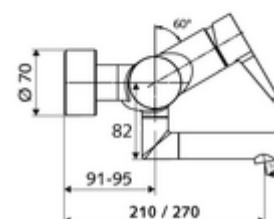

Article number: 01 693 06 99

Exposed wash basin tap VITUS VW-EH-M Mixed water

Manual single-lever actuation.

Scope of delivery

- Single-lever exposed wash basin tap
  - Operating handle made from brass
  - Valve for carrying out manual thermal disinfection (in accordance with DVGW worksheet W 551)
  - Single-lever mixing ceramic cartridge with hot water and flow restrictor
  - 2 backflow preventers (EN 1717: EB-type)
  - Pivoting outlet (lockable) with flow regulator
- 2 S-connections and rosettes (depth-adjustable)

Technical data

- Flow: max. 5 l/min pressure independent
- Flow pressure: 1.0 - 5.0 bar
- Max. Resting pressure: 8 bar
- Max. operating temperature: 70 °C (80 °C for thermal disinfection)
- Material: Outlet Brass, conform to German drinking water regulations; Housing Brass, conform to German drinking water regulations
- Surface: Chrome
- Projection to centre of aerator: 330 mm
- Connection: 2x DN 15 G 1/2 AG
- Certificates: Belgaqua

Delivery data

- Weight: 5,15 kg/Piece
- Packing unit: 1

Recommended associated articles

S-connecting with isolating valve	Article no: 23 775 00 99	
Wash basin outlet valve OPEN	Article no: 02 002 06 99	or
Wash basin outlet valve PUSH OPEN	Article no: 02 000 06 99	or

Hint

- Discontinued article, as long as stocks last