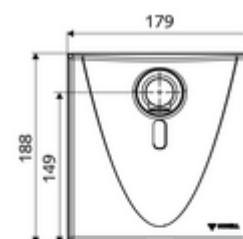

Article number: 01 950 06 99

Exposed wash basin tap WALIS E

Cold water/pre-mixed water

Infrared sensor-controlled. Battery operation. Suitable for networking with the SCHELL SWS water management system. Configurable via SCHELL Single Control SSC. Connection from rear or, with optional mounting frame, from top, bottom or sides.

Scope of delivery

- Front panel with infrared sensor window
- Waterpath with 6 V solenoid valve
- Installation frame with infrared sensor electronics, programmable
- 6 V battery compartment, protection class IP65
- 4x AA alkaline battery 1.5 V
- Wall outlet with flow regulator (theft-safe)
- Fastening material

Technical data

- Setting options via SWS SSC
  - Sensor range (short/medium/long)
  - Programming via short range reflex (off/on)
  - Max. flow time (1-360 s)
  - Follow-up time (0.6-60 s)
  - Stagnation flush (off/5-600 s, every 1-240 h after last flush/every 1-240 h)
  - Continuous flush for thermal disinfection, with anti-scalding protection (off/15-600 s)
  - Duration of flow (off/15-600 s)
  - Energy saving mode (off/1-254 h after last flush)
  - Cleaning stop (off/60-360 s)
- Setting options via short range reflex
  - Sensor range (short/medium/long)
  - Stagnation flush (off/30 s, every 24 h after last flush/every 24 h)
  - Continuous flush for thermal disinfection, with anti-scalding protection (off/300 s/120 s)
  - Cleaning stop (off/60 s)
- Flow: max. 5 l/min pressure independent
- Flow pressure: 1.0 - 5.0 bar
- Max. operating temperature: 70 °C (80 °C for thermal disinfection)
- Material: Outlet Brass, conform to German drinking water regulations; Front panel Plastic; Waterpath Brass, conform to German drinking water regulations
- Surface: Chrome
- Projection to centre of aerator: 130 mm
- Connection: DN 15 G 1/2 AG

Delivery data

- Weight: 1,69 kg/Piece
- Packing unit: 1

Recommended associated articles

SWS Temperature sensor WALIS E

Article no: 00 555 00 99

Wash basin outlet valve OPEN

Article no: 02 002 06 99

or