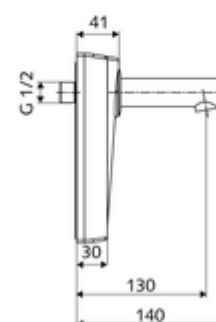

Article number: 01 950 06 99

Exposed wash basin tap WALIS E

Cold water/pre-mixed water

Infrared sensor-controlled. Battery operation. Suitable for networking with the SCHELL SWS water management system. Configurable via SCHELL Single Control SSC. Connection from rear or, with optional mounting frame, from top, bottom or sides.

Scope of delivery

- Front panel with infrared sensor window
- Waterpath with 6 V solenoid valve
- Installation frame with infrared sensor electronics, programmable
- 6 V battery compartment, protection class IP65
- 4x AA alkaline battery 1.5 V
- Wall outlet with flow regulator (theft-safe)
- Fastening material

Technical data

- Setting options via SWS SSC
  - Sensor range (short/medium/long)
  - Programming via short range reflex (off/on)
  - Max. flow time (1-360 s)
  - Follow-up time (0.6-60 s)
  - Stagnation flush (off/5-600 s, every 1-240 h after last flush/every 1-240 h)
  - Continuous flush for thermal disinfection, with anti-scalding protection (off/15-600 s)
  - Duration of flow (off/15-600 s)
  - Energy saving mode (off/1-254 h after last flush)
  - Cleaning stop (off/60-360 s)
- Setting options via short range reflex
  - Sensor range (short/medium/long)
  - Stagnation flush (off/30 s, every 24 h after last flush/every 24 h)
  - Continuous flush for thermal disinfection, with anti-scalding protection (off/300 s/120 s)
  - Cleaning stop (off/60 s)
- Flow: max. 5 l/min pressure independent
- Flow pressure: 1.0 - 5.0 bar
- Max. operating temperature: 70 °C (80 °C for thermal disinfection)
- Material: Outlet Brass, conform to German drinking water regulations; Front panel Plastic; Waterpath Brass, conform to German drinking water regulations
- Surface: Chrome
- Projection to centre of aerator: 130 mm
- Connection: DN 15 G 1/2 AG

Delivery data

- Weight: 1,69 kg/Piece
- Packing unit: 1

Recommended associated articles

SWS Temperature sensor WALIS E

Article no: 00 555 00 99

Wash basin outlet valve OPEN

Article no: 02 002 06 99

or