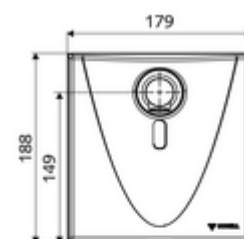

Article number: 01 951 06 99

Exposed wash basin tap WALIS E

Cold water/pre-mixed water

Infrared sensor-controlled. Battery operation. Suitable for networking with the SCHELL SWS water management system. Configurable via SCHELL Single Control SSC. Connection from rear or, with optional mounting frame, from top, bottom or sides.

Scope of delivery

- Front panel with infrared sensor window
- Waterpath with 6 V solenoid valve
- Installation frame with infrared sensor electronics, programmable
- 6 V battery compartment, protection class IP65
- 4x AA alkaline battery 1.5 V
- Wall outlet with flow regulator (theft-safe)
- Fastening material

Technical data

- Setting options via SWS SSC
  - Sensor range (short/medium/long)
  - Programming via short range reflex (off/on)
  - Max. flow time (1-360 s)
  - Follow-up time (0.6-60 s)
  - Stagnation flush (off/5-600 s, every 1-240 h after last flush/every 1-240 h)
  - Continuous flush for thermal disinfection, with anti-scalding protection (off/15-600 s)
  - Duration of flow (off/15-600 s)
  - Energy saving mode (off/1-254 h after last flush)
  - Cleaning stop (off/60-360 s)
- Setting options via short range reflex
  - Sensor range (short/medium/long)
  - Stagnation flush (off/30 s, every 24 h after last flush/every 24 h)
  - Continuous flush for thermal disinfection, with anti-scalding protection (off/300 s/120 s)
  - Cleaning stop (off/60 s)
- Flow: max. 5 l/min pressure independent
- Flow pressure: 1.0 - 5.0 bar
- Max. operating temperature: 70 °C (80 °C for thermal disinfection)
- Material: Outlet Brass, conform to German drinking water regulations; Front panel Plastic; Waterpath Brass, conform to German drinking water regulations
- Surface: Chrome
- Projection to centre of aerator: 190 mm
- Connection: DN 15 G 1/2 AG

Delivery data

- Weight: 1,85 kg/Piece
- Packing unit: 1

Recommended associated articles

SWS Temperature sensor WALIS E

Article no: 00 555 00 99

Wash basin outlet valve OPEN

Article no: 02 002 06 99

or