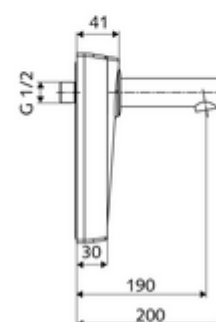

Article number: 01 951 06 99

Exposed wash basin tap WALIS E

Cold water/pre-mixed water

Infrared sensor-controlled. Battery operation. Suitable for networking with the SCHELL SWS water management system. Configurable via SCHELL Single Control SSC. Connection from rear or, with optional mounting frame, from top, bottom or sides.

Scope of delivery

- Front panel with infrared sensor window
- Waterpath with 6 V solenoid valve
- Installation frame with infrared sensor electronics, programmable
- 6 V battery compartment, protection class IP65
- 4x AA alkaline battery 1.5 V
- Wall outlet with flow regulator (theft-safe)
- Fastening material

Technical data

- Setting options via SWS SSC
  - Sensor range (short/medium/long)
  - Programming via short range reflex (off/on)
  - Max. flow time (1-360 s)
  - Follow-up time (0.6-60 s)
  - Stagnation flush (off/5-600 s, every 1-240 h after last flush/every 1-240 h)
  - Continuous flush for thermal disinfection, with anti-scalding protection (off/15-600 s)
  - Duration of flow (off/15-600 s)
  - Energy saving mode (off/1-254 h after last flush)
  - Cleaning stop (off/60-360 s)
- Setting options via short range reflex
  - Sensor range (short/medium/long)
  - Stagnation flush (off/30 s, every 24 h after last flush/every 24 h)
  - Continuous flush for thermal disinfection, with anti-scalding protection (off/300 s/120 s)
  - Cleaning stop (off/60 s)
- Flow: max. 5 l/min pressure independent
- Flow pressure: 1.0 - 5.0 bar
- Max. operating temperature: 70 °C (80 °C for thermal disinfection)
- Material: Outlet Brass, conform to German drinking water regulations; Front panel Plastic; Waterpath Brass, conform to German drinking water regulations
- Surface: Chrome
- Projection to centre of aerator: 190 mm
- Connection: DN 15 G 1/2 AG

Delivery data

- Weight: 1,85 kg/Piece
- Packing unit: 1

Recommended associated articles

SWS Temperature sensor WALIS E

Article no: 00 555 00 99

Wash basin outlet valve OPEN

Article no: 02 002 06 99

or