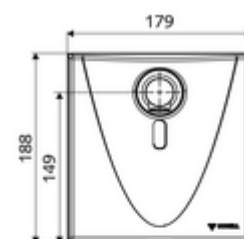

Article number: 01 952 06 99

Exposed wash basin tap WALIS E

Cold water/pre-mixed water

Infrared sensor-controlled. Battery operation. Suitable for networking with the SCHELL SWS water management system. Configurable via SCHELL Single Control SSC. Connection from rear or, with optional mounting frame, from top, bottom or sides.

Scope of delivery

- Front panel with infrared sensor window
- Waterpath with 6 V solenoid valve
- Installation frame with infrared sensor electronics, programmable
- 6 V battery compartment, protection class IP65
- 4x AA alkaline battery 1.5 V
- Wall outlet with flow regulator (theft-safe)
- Fastening material

Technical data

- Setting options via SWS SSC
  - Sensor range (short/medium/long)
  - Programming via short range reflex (off/on)
  - Max. flow time (1-360 s)
  - Follow-up time (0.6-60 s)
  - Stagnation flush (off/5-600 s, every 1-240 h after last flush/every 1-240 h)
  - Continuous flush for thermal disinfection, with anti-scalding protection (off/15-600 s)
  - Duration of flow (off/15-600 s)
  - Energy saving mode (off/1-254 h after last flush)
  - Cleaning stop (off/60-360 s)
- Setting options via short range reflex
  - Sensor range (short/medium/long)
  - Stagnation flush (off/30 s, every 24 h after last flush/every 24 h)
  - Continuous flush for thermal disinfection, with anti-scalding protection (off/300 s/120 s)
  - Cleaning stop (off/60 s)
- Flow: max. 5 l/min pressure independent
- Flow pressure: 1.0 - 5.0 bar
- Max. operating temperature: 70 °C (80 °C for thermal disinfection)
- Material: Outlet Brass, conform to German drinking water regulations; Front panel Plastic; Waterpath Brass, conform to German drinking water regulations
- Surface: Chrome
- Projection to centre of aerator: 250 mm
- Connection: DN 15 G 1/2 AG

Delivery data

- Weight: 2,04 kg/Piece
- Packing unit: 1

Recommended associated articles

SWS Temperature sensor WALIS E

Article no: 00 555 00 99

Wash basin outlet valve OPEN

Article no: 02 002 06 99

or