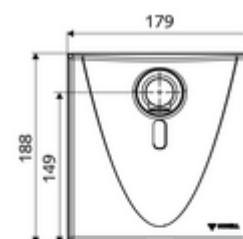

Article number: 01 952 06 99

Exposed wash basin tap WALIS E

Cold water/pre-mixed water

Infrared sensor-controlled. Battery operation. Suitable for networking with the SCHELL SWS water management system. Configurable via SCHELL Single Control SSC. Connection from rear or, with optional mounting frame, from top, bottom or sides.

Scope of delivery

- Front panel with infrared sensor window
- Waterpath with 6 V solenoid valve
- Installation frame with infrared sensor electronics, programmable
- 6 V battery compartment, protection class IP65
- 4x AA alkaline battery 1.5 V
- Wall outlet with flow regulator (theft-safe)
- Fastening material

Technical data

- Setting options via SWS SSC
  - Sensor range (short/medium/long)
  - Programming via short range reflex (off/on)
  - Max. flow time (1-360 s)
  - Follow-up time (0.6-60 s)
  - Stagnation flush (off/5-600 s, every 1-240 h after last flush/every 1-240 h)
  - Continuous flush for thermal disinfection, with anti-scalding protection (off/15-600 s)
  - Duration of flow (off/15-600 s)
  - Energy saving mode (off/1-254 h after last flush)
  - Cleaning stop (off/60-360 s)
- Setting options via short range reflex
  - Sensor range (short/medium/long)
  - Stagnation flush (off/30 s, every 24 h after last flush/every 24 h)
  - Continuous flush for thermal disinfection, with anti-scalding protection (off/300 s/120 s)
  - Cleaning stop (off/60 s)
- Flow: max. 5 l/min pressure independent
- Flow pressure: 1.0 - 5.0 bar
- Max. operating temperature: 70 °C (80 °C for thermal disinfection)
- Material: Outlet Brass, conform to German drinking water regulations; Front panel Plastic; Waterpath Brass, conform to German drinking water regulations
- Surface: Chrome
- Projection to centre of aerator: 250 mm
- Connection: DN 15 G 1/2 AG

Delivery data

- Weight: 2,04 kg/Piece
- Packing unit: 1

Recommended associated articles

SWS Temperature sensor WALIS E

Article no: 00 555 00 99

For connection from above, below or sides