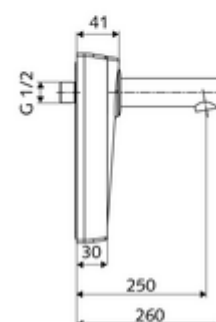

Article number: 01 952 06 99

Exposed wash basin tap WALIS E

Cold water/pre-mixed water

Infrared sensor-controlled. Battery operation. Suitable for networking with the SCHELL SWS water management system. Configurable via SCHELL Single Control SSC. Connection from rear or, with optional mounting frame, from top, bottom or sides.

Scope of delivery

- Front panel with infrared sensor window
- Waterpath with 6 V solenoid valve
- Installation frame with infrared sensor electronics, programmable
- 6 V battery compartment, protection class IP65
- 4x AA alkaline battery 1.5 V
- Wall outlet with flow regulator (theft-safe)
- Fastening material

Technical data

- Setting options via SWS SSC
  - Sensor range (short/medium/long)
  - Programming via short range reflex (off/on)
  - Max. flow time (1-360 s)
  - Follow-up time (0.6-60 s)
  - Stagnation flush (off/5-600 s, every 1-240 h after last flush/every 1-240 h)
  - Continuous flush for thermal disinfection, with anti-scalding protection (off/15-600 s)
  - Duration of flow (off/15-600 s)
  - Energy saving mode (off/1-254 h after last flush)
  - Cleaning stop (off/60-360 s)
- Setting options via short range reflex
  - Sensor range (short/medium/long)
  - Stagnation flush (off/30 s, every 24 h after last flush/every 24 h)
  - Continuous flush for thermal disinfection, with anti-scalding protection (off/300 s/120 s)
  - Cleaning stop (off/60 s)
- Flow: max. 5 l/min pressure independent
- Flow pressure: 1.0 - 5.0 bar
- Max. operating temperature: 70 °C (80 °C for thermal disinfection)
- Material: Outlet Brass, conform to German drinking water regulations; Front panel Plastic; Waterpath Brass, conform to German drinking water regulations
- Surface: Chrome
- Projection to centre of aerator: 250 mm
- Connection: DN 15 G 1/2 AG

Delivery data

- Weight: 2,04 kg/Piece
- Packing unit: 1

Recommended associated articles

SWS Temperature sensor WALIS E

Article no: 00 555 00 99

Wash basin outlet valve OPEN

Article no: 02 002 06 99

or