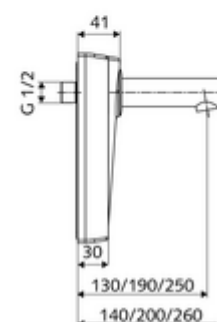

Article number: 01 952 06 99

Exposed wash basin tap WALIS E

Cold water/pre-mixed water

Infrared sensor-controlled. Battery operation. Suitable for networking with the SCHELL SWS water management system. Configurable via SCHELL Single Control SSC. Connection from rear or, with optional mounting frame, from top, bottom or sides.

Scope of delivery

- Front panel with infrared sensor window
- Waterpath with 6 V solenoid valve
- Installation frame with infrared sensor electronics, programmable
- 6 V battery compartment, protection class IP65
- 4x AA alkaline battery 1.5 V
- Wall outlet with flow regulator (theft-safe)
- Fastening material

Technical data

- Setting options via SWS SSC
  - Sensor range (short/medium/long)
  - Programming via short range reflex (off/on)
  - Max. flow time (1-360 s)
  - Follow-up time (0.6-60 s)
  - Stagnation flush (off/5-600 s, every 1-240 h after last flush/every 1-240 h)
  - Continuous flush for thermal disinfection, with anti-scalding protection (off/15-600 s)
  - Duration of flow (off/15-600 s)
  - Energy saving mode (off/1-254 h after last flush)
  - Cleaning stop (off/60-360 s)
- Setting options via short range reflex
  - Sensor range (short/medium/long)
  - Stagnation flush (off/30 s, every 24 h after last flush/every 24 h)
  - Continuous flush for thermal disinfection, with anti-scalding protection (off/300 s/120 s)
  - Cleaning stop (off/60 s)
- Flow: max. 5 l/min pressure independent
- Flow pressure: 1.0 - 5.0 bar
- Max. operating temperature: 70 °C (80 °C for thermal disinfection)
- Material: Outlet Brass, conform to German drinking water regulations; Front panel Plastic; Waterpath Brass, conform to German drinking water regulations
- Surface: Chrome
- Projection to centre of aerator: 250 mm
- Connection: DN 15 G 1/2 AG

Delivery data

- Weight: 2,04 kg/Piece
- Packing unit: 1

Recommended associated articles

SWS Temperature sensor WALIS E

Article no: 00 555 00 99

For connection from above, below or sides