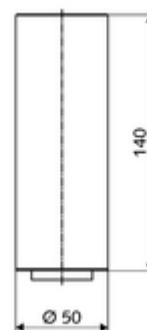

Article number: 01 271 06 99

Standard pipe extension CELIS E

For CELIS E wash basin taps together with counter-top wash basins.

Scope of delivery

- Standpipe extension 140 mm
- adjustable flow regulator, flow volume 5 l/m at 3 bar flow pressure
- 2 flexible Clean-Fix S connection hoses, G 3/8 IG x 3/8 AG x 150 mm
- Longer threaded rod 225 mm

Technical data

- Surface: Chrome

Delivery data

- Weight: 0,73 kg/Piece
- Packing unit: 1

Recommended associated articles

Extension cable Article no: 51 010 00 99

In connection with

Electronic wash basin tap CELIS E	Article no: 01 230 06 99	or
Electronic wash basin tap CELIS E	Article no: 01 231 06 99	or
Electronic wash basin tap CELIS E	Article no: 01 244 06 99	or
Electronic wash basin tap CELIS E	Article no: 00 207 06 99	or
Electronic wash basin tap CELIS E	Article no: 01 229 06 99	or
Electronic wash basin tap CELIS E	Article no: 01 232 06 99	or
Electronic wash basin tap CELIS E	Article no: 01 245 06 99	or
Electronic wash basin tap CELIS E	Article no: 00 206 06 99	or