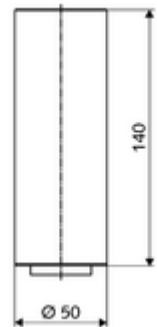

Article number: 01 271 06 99

Standard pipe extension CELIS E

For CELIS E wash basin taps together with counter-top wash basins.

Scope of delivery

- Standpipe extension 140 mm
- adjustable flow regulator, flow volume 5 l/m at 3 bar flow pressure
- 2 flexible Clean-Fix S connection hoses, G 3/8 IG x 3/8 AG x 150 mm
- Longer threaded rod 225 mm

Technical data

- Surface: Chrome

Delivery data

- Weight: 0,73 kg/Piece
- Packing unit: 1

Recommended associated articles

Extension cable Article no: 51 010 00 99

In connection with

Electronic wash basin tap CELIS E	Article no: 01 230 06 99	or
Electronic wash basin tap CELIS E	Article no: 01 231 06 99	or
Electronic wash basin tap CELIS E	Article no: 01 244 06 99	or
Electronic wash basin tap CELIS E	Article no: 00 207 06 99	or
Electronic wash basin tap CELIS E	Article no: 01 229 06 99	or
Electronic wash basin tap CELIS E	Article no: 01 232 06 99	or
Electronic wash basin tap CELIS E	Article no: 01 245 06 99	or
Electronic wash basin tap CELIS E	Article no: 00 206 06 99	or