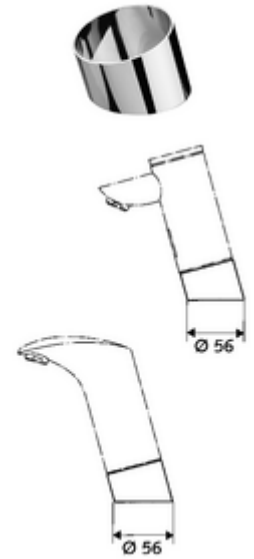

Article number: 01 362 06 99

Cover sleeve for temperature presetting PURIS E / VENUS E

Cover for covering mixed water shaft, with fixed pre-configuration of mixing ratio for PURIS E/VENUS E wash basin taps with temperature control.

Scope of delivery

- Cover sleeve

Technical data

- Surface: Chrome

Delivery data

- Weight: 0,09 kg/Piece
- Packing unit: 1

Mounting instructions