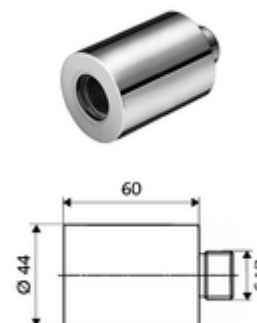

Article number: 61 662 06 99

PETIT SC extension

For length compensation on large wash basins.

Scope of delivery

- Extension

Technical data

- Material: Dezincification-resistant brass, conform to German drinking water regulations
- Surface: Chrome
- extension by: 60 mm
- Connection: DN 15 G 1/2 AG
- Outlet: DN 15 G 1/2 IG

Delivery data

- Weight: 0,44 kg/Piece
- Packing unit: 1

In connection with

Exposed wash basin tap PETIT SC
Exposed wash basin tap PETIT SC

Article no: 02 136 06 99
Article no: 02 147 06 99