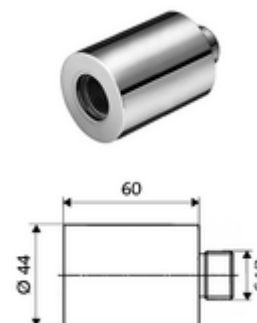

## PETIT SC extension

For length compensation on large wash basins.

### Technical data

- Material: Dezincification-resistant brass, conform to German drinking water regulations
- Surface: Chrome
- extension by: 60 mm
- Connection: DN 15 G 1/2 AG
- Outlet: DN 15 G 1/2 IG