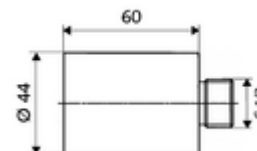

Article number: 61 662 06 99

PETIT SC extension

For length compensation on large wash basins.

Scope of delivery

- Extension

Technical data

- Material: Dezincification-resistant brass, conform to German drinking water regulations
- Surface: Chrome
- extension by: 60 mm
- Connection: DN 15 G 1/2 AG
- Outlet: DN 15 G 1/2 IG

Delivery data

- Weight: 0,44 kg/Piece
- Packing unit: 1

In connection with

Exposed wash basin tap PETIT SC
Exposed wash basin tap PETIT SC

Article no: 02 136 06 99
Article no: 02 147 06 99