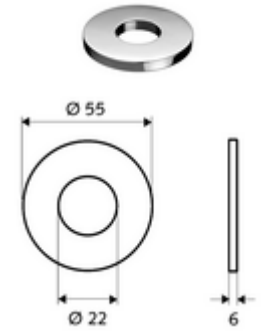

Article number: 76 063 06 99

Tap hole rosette PETIT

For wash basins with tap hole that is too large.

Scope of delivery

- O-ring seal
- Rosette $\varnothing$ 55 mm

Delivery data

- Weight: 0,08 kg/Piece
- Packing unit: 1

In connection with

Self-closing wash basin tap PETIT SC
Self-closing wash basin tap PETIT SC

Article no: 02 122 06 99 or
Article no: 02 130 06 99 or

Hint

- For PETIT SC HD-K only.