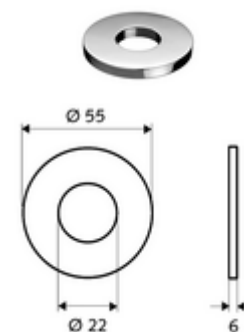

Article number: 76 063 06 99

Tap hole rosette PETIT

For wash basins with tap hole that is too large.

Scope of delivery

- O-ring seal
- Rosette \varnothing 55 mm

Delivery data

- Weight: 0,08 kg/Piece
- Packing unit: 1

In connection with

Self-closing wash basin tap PETIT SC

Article no: 02 122 06 99 or

Self-closing wash basin tap PETIT SC

Article no: 02 130 06 99 or

Hint

- For PETIT SC HD-K only.