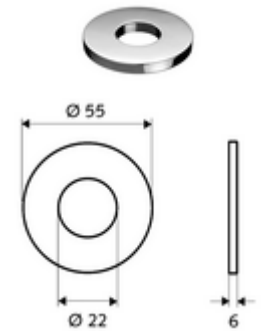

Article number: 76 063 06 99

Tap hole rosette PETIT

For wash basins with tap hole that is too large.

Scope of delivery

- O-ring seal
- Rosette \varnothing 55 mm

Delivery data

- Weight: 0,08 kg/Piece
- Packing unit: 1

In connection with

Self-closing wash basin tap PETIT SC
Self-closing wash basin tap PETIT SC

Article no: 02 122 06 99 or
Article no: 02 130 06 99 or

Hint

- For PETIT SC HD-K only.