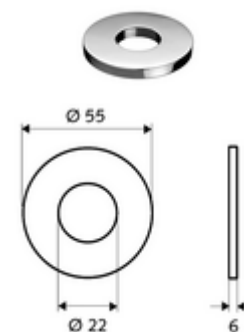

Article number: 76 063 06 99

Tap hole rosette PETIT

For wash basins with tap hole that is too large.

Scope of delivery

- O-ring seal
- Rosette $\varnothing$ 55 mm

Delivery data

- Weight: 0,08 kg/Piece
- Packing unit: 1

In connection with

Self-closing wash basin tap PETIT SC

Article no: 02 122 06 99 or

Self-closing wash basin tap PETIT SC

Article no: 02 130 06 99 or

Hint