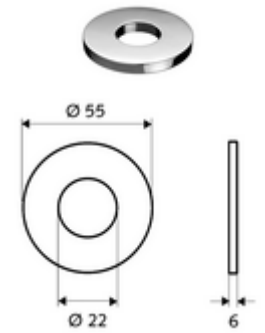

Article number: 76 063 06 99

Tap hole rosette PETIT

For wash basins with tap hole that is too large.

Scope of delivery

- O-ring seal
- Rosette $\varnothing$ 55 mm

Delivery data

- Weight: 0,08 kg/Piece
- Packing unit: 1

In connection with

Self-closing wash basin tap PETIT SC
Self-closing wash basin tap PETIT SC

Article no: 02 122 06 99 or
Article no: 02 130 06 99 or

Hint

- For PETIT SC HD-K only.