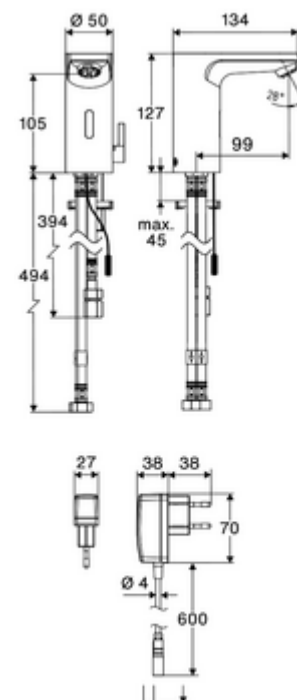

Scope of delivery

- Time-of-flight sensor single-hole tap
 - Temperature controller with hot water restrictor
 - Time-of-flight sensor electronics (ToF) with automatic adjustment of the sensor range
 - 6 V axial solenoid valve with pre-filter
 - Aerator
 - Connection cable, 240 mm, with 3-pin plug connector, protection class IP65
- Transformer plug 9 VDC, 100-240 VAC, 50-60 Hz
- Pre-filter with flow restrictor
- 3 flexible Clean-Fix S connection hoses, G 3/8 IG x 380/500 mm
- Fastening material for wash basin installation

Delivery data

- Packing unit: 1

Recommended associated articles

Extension cable
Extension cable

Article no: 51 010 00 99 or
Article no: 51 023 00 99 or

Angle valve with regulating function COMFORT with filter

Article no: 05 430 06 99

Wash basin outlet valve OPEN

Article no: 02 002 06 99 or

Wash basin outlet valve PUSH OPEN

Article no: 02 000 06 99 or

Hint

- Available in III. Quarter 2025.