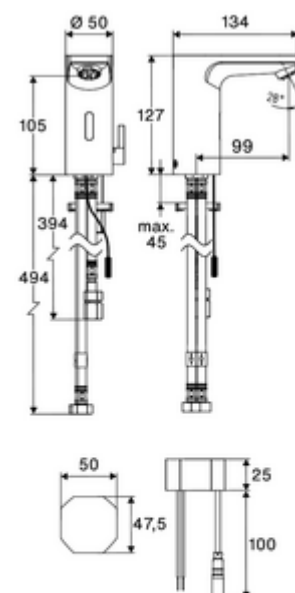

Scope of delivery

- Time-of-flight sensor single-hole tap
 - Temperature controller with hot water restrictor
 - Time-of-flight sensor electronics (ToF) with automatic adjustment of the sensor range
 - 6 V axial solenoid valve with pre-filter
 - Aerator
 - Connection cable, 240 mm, with 3-pin plug connector, protection class IP65
- Concealed transformer 9 VDC, 100-240 VAC, 50-60 Hz
- Pre-filter with flow restrictor
- 3 flexible Clean-Fix S connection hoses, G 3/8 IG x 380/500 mm
- Fastening material for wash basin installation

Delivery data

- Packing unit: 1

Recommended associated articles

Extension cable
Extension cable

Article no: 51 010 00 99 or
Article no: 51 023 00 99 or

Angle valve with regulating function COMFORT with filter

Article no: 05 430 06 99

Wash basin outlet valve OPEN

Article no: 02 002 06 99 or

Wash basin outlet valve PUSH OPEN

Article no: 02 000 06 99 or

Hint

- Available in III. Quarter 2025.