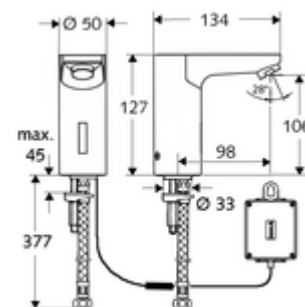

Scope of delivery

- Infrared sensor single-hole tap
 - Infrared sensor electronics, programmable
 - 6 V solenoid valve with pre-filter
 - Aerator
- 6 V battery compartment, protection class IP65
- 4x AA alkaline battery 1.5 V
- Flexible Clean-Fix S connection hose, G 3/8 IG x 380 mm, with pre-filter
- Fastening material for wash basin installation

Delivery data

- Weight: 2,02 kg/Piece
- Packing unit: 1

Recommended associated articles

SSC Bluetooth® module	Article no: 00 916 00 99
Extension cable	Article no: 51 010 00 99 or
Extension cable	Article no: 51 023 00 99 or
Angle valve with regulating function COMFORT with filter	Article no: 05 430 06 99
Wash basin outlet valve OPEN	Article no: 02 002 06 99 or
Wash basin outlet valve PUSH OPEN	Article no: 02 000 06 99 or