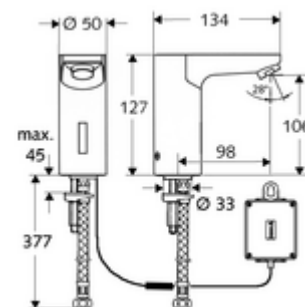

### Scope of delivery

- Infrared sensor single-hole tap
  - Infrared sensor electronics, programmable
  - 6 V solenoid valve with pre-filter
  - Flow regulator
- 6 V battery compartment, protection class IP65
- 4x AA alkaline battery 1.5 V
- Flexible Clean-Fix S connection hose, G 3/8 IG x 380 mm, with pre-filter
- Fastening material for wash basin installation

### Delivery data

- Weight: 2,02 kg/Piece
- Packing unit: 1

---