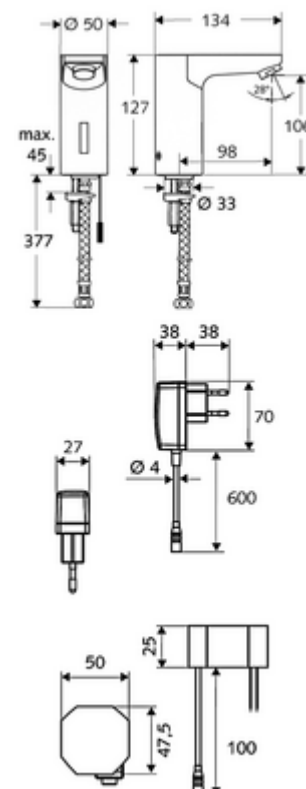

Article number: 01 231 06 99

### Scope of delivery

- Infrared sensor single-hole tap
  - Infrared sensor electronics, programmable
  - 6 V solenoid valve with pre-filter
  - Flow regulator
- Transformer plug 9 VDC, 100-240 VAC, 50-60 Hz
- Flexible Clean-Fix S connection hose, G 3/8 IG x 380 mm, with pre-filter
- Fastening material for wash basin installation

### Delivery data

- Weight: 1,96 kg/Piece
- Packing unit: 1

**Recommended associated articles**

SSC Bluetooth® module	Article no: 00 916 00 99
Extension cable	Article no: 51 010 00 99 or
Extension cable	Article no: 51 023 00 99 or
Angle valve with regulating function COMFORT with filter	Article no: 05 430 06 99
Wash basin outlet valve OPEN	Article no: 02 002 06 99 or
Wash basin outlet valve PUSH OPEN	Article no: 02 000 06 99 or