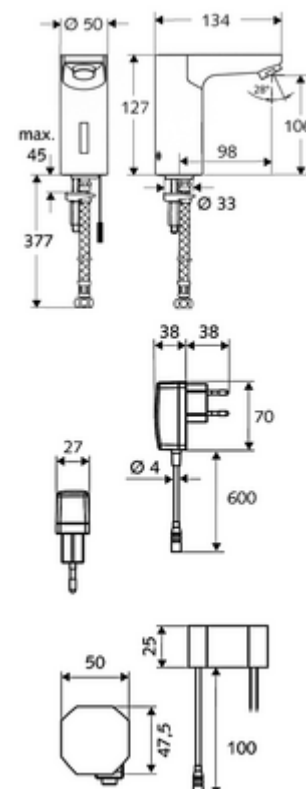

Article number: 01 231 06 99

Electronic wash basin tap CELIS E HD-K - high-pressure cold water/pre-mixed water

Infrared sensor-controlled. Mains operation (transformer plug). Suitable for networking with the SCHELL SWS water management system. Configurable via SCHELL Single Control SSC.

Scope of delivery

- Infrared sensor single-hole tap
 - Infrared sensor electronics, programmable
 - 6 V solenoid valve with pre-filter
 - Flow regulator
- Transformer plug 9 VDC, 100-240 VAC, 50-60 Hz
- Flexible Clean-Fix S connection hose, G 3/8 IG x 380 mm, with pre-filter
- Fastening material for wash basin installation

Delivery data

- Weight: 1,96 kg/Piece
- Packing unit: 1

Recommended associated articles

SSC Bluetooth® module	Article no: 00 916 00 99
Extension cable	Article no: 51 010 00 99 or
Extension cable	Article no: 51 023 00 99 or
Angle valve with regulating function COMFORT with filter	Article no: 05 430 06 99
Wash basin outlet valve OPEN	Article no: 02 002 06 99 or
Wash basin outlet valve PUSH OPEN	Article no: 02 000 06 99 or