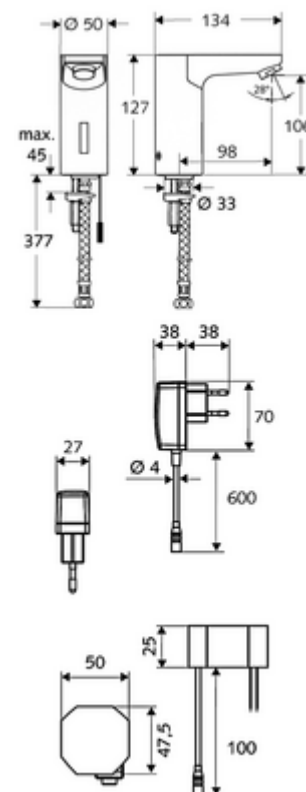

Article number: 01 231 06 99

### Scope of delivery

- Infrared sensor single-hole tap
  - Infrared sensor electronics, programmable
  - 6 V solenoid valve with pre-filter
  - Aerator
- Transformer plug 9 VDC, 100-240 VAC, 50-60 Hz
- Flexible Clean-Fix S connection hose, G 3/8 IG x 380 mm, with pre-filter
- Fastening material for wash basin installation

### Delivery data

- Weight: 1,96 kg/Piece
- Packing unit: 1

**Recommended associated articles**

SSC Bluetooth® module	Article no: 00 916 00 99
Extension cable	Article no: 51 010 00 99 or
Extension cable	Article no: 51 023 00 99 or
Angle valve with regulating function COMFORT with filter	Article no: 05 430 06 99
Wash basin outlet valve OPEN	Article no: 02 002 06 99 or
Wash basin outlet valve PUSH OPEN	Article no: 02 000 06 99 or