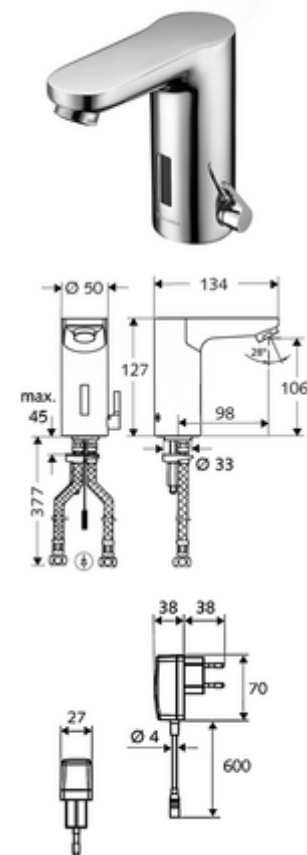

Technical data

- Setting options via SWS SSC
  - Sensor range (short/medium/long)
  - Programming via short range reflex (off/on)
  - Max. flow time (1-360 s)
  - Follow-up time (0.6-60 s)
  - Stagnation flush (off/5-600 s, every 1-240 h after last flush/every 1-240 h)
  - Continuous flush for thermal disinfection, with anti-scalding protection (off/15-600 s)
  - Duration of flow (off/15-600 s)
  - Energy saving mode (off/1-254 h after last flush)
  - Cleaning stop (off/60-360 s)
- Setting options via short range reflex
  - Sensor range (short/medium/long)
  - Stagnation flush (off/30 s, every 24 h after last flush/every 24 h)
  - Continuous flush for thermal disinfection, with anti-scalding protection (off/300 s/120 s)
  - Cleaning stop (off/60 s)
- Flow: max. 5 l/min pressure independent
- Flow pressure: 1.0 - 5.0 bar
- Max. Resting pressure: 8 bar
- Max. operating temperature: 70 °C (80 °C for thermal disinfection)
- Material: Housing Brass, conform to German drinking water regulations
- Surface: Chrome
- Connection: 2x G 3/8 IG
- Certificates: P-IX 19116/IZ, Belgaqua, WRAS applied
- Noise class: I
- Flow class: Z

Delivery data

- Weight: 1,97 kg/Piece
- Packing unit: 1