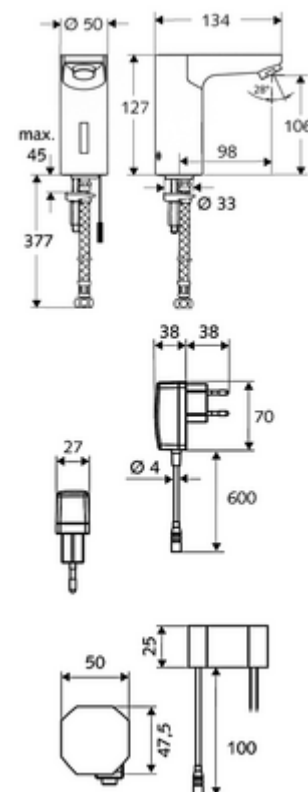

Article number: 01 244 06 99

### Scope of delivery

- Infrared sensor single-hole tap
  - Infrared sensor electronics, programmable
  - 6 V solenoid valve with pre-filter
  - Flow regulator
- Concealed transformer 9 VDC, 100-240 VAC, 50-60 Hz
- Flexible Clean-Fix S connection hose, G 3/8 IG x 380 mm, with pre-filter
- Fastening material for wash basin installation

### Delivery data

- Weight: 1,87 kg/Piece
- Packing unit: 1

**Recommended associated articles**

SSC Bluetooth® module	Article no: 00 916 00 99
Extension cable	Article no: 51 010 00 99 or
Extension cable	Article no: 51 023 00 99 or
Angle valve with regulating function COMFORT with filter	Article no: 05 430 06 99
Wash basin outlet valve OPEN	Article no: 02 002 06 99 or
Wash basin outlet valve PUSH OPEN	Article no: 02 000 06 99 or