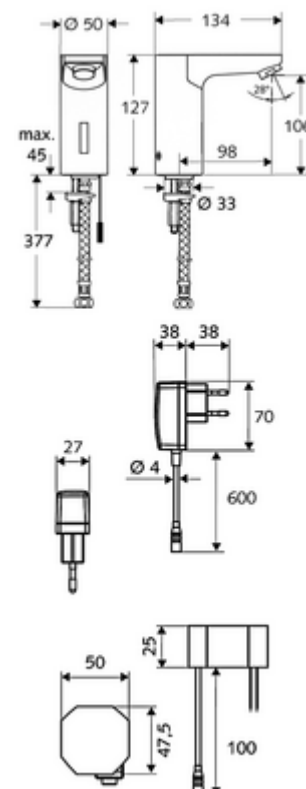

Article number: 01 244 06 99

Electronic wash basin tap CELIS E HD-K - high-pressure cold water/pre-mixed water

Infrared sensor-controlled. Mains operation (concealed transformer). Suitable for networking with the SCHELL SWS water management system. Configurable via SCHELL Single Control SSC.

Scope of delivery

- Infrared sensor single-hole tap
 - Infrared sensor electronics, programmable
 - 6 V solenoid valve with pre-filter
 - Flow regulator
- Concealed transformer 9 VDC, 100-240 VAC, 50-60 Hz
- Flexible Clean-Fix S connection hose, G 3/8 IG x 380 mm, with pre-filter
- Fastening material for wash basin installation

Delivery data

- Weight: 1,87 kg/Piece
- Packing unit: 1

Recommended associated articles

SSC Bluetooth® module	Article no: 00 916 00 99
Extension cable	Article no: 51 010 00 99 or
Extension cable	Article no: 51 023 00 99 or
Angle valve with regulating function COMFORT with filter	Article no: 05 430 06 99
Wash basin outlet valve OPEN	Article no: 02 002 06 99 or
Wash basin outlet valve PUSH OPEN	Article no: 02 000 06 99 or