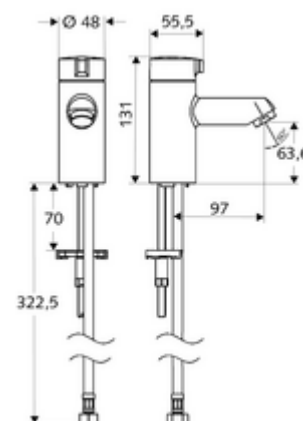

### Scope of delivery

- Pillar valve
  - Ceramic head part
- Flexible Clean-Fix S connection hose, G 3/8 IG x 380 mm
- Fastening material for wash basin installation

### Technical data

- Flow: max. 5 l/min pressure independent
- Flow pressure: 1.0 - 5.0 bar
- Max. Resting pressure: 8 bar
- Max. operating temperature: 70 °C (80 °C for thermal disinfection)
- Material: Actuation Die-cast zinc; Housing Brass, conform to German drinking water regulations
- Surface: Chrome
- Connection: G 3/8 IG

### Delivery data

- Weight: 1,23 kg/Piece
- Packing unit: 1

### Recommended associated articles

Flow regulator max. 5.7 l/min pressure-independent, theft-proof	Article no: 02 121 06 99
Angle valve with regulating function COMFORT with filter	Article no: 05 428 06 99 or 99
Angle valve with regulating function COMFORT with filter	Article no: 05 429 06 99 or 99
Wash basin outlet valve OPEN	Article no: 02 002 06 99 or 99
Wash basin outlet valve PUSH OPEN	Article no: 02 000 06 99 or 99