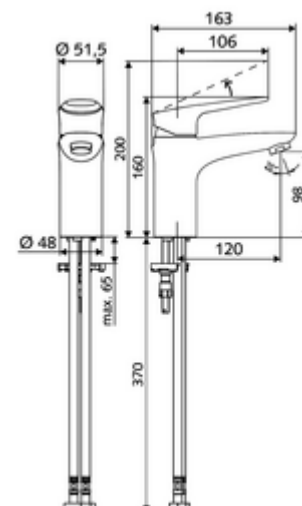

### Scope of delivery

- Single-lever single-hole tap
  - Single-lever mixer
  - Ceramic cartridge with temperature lock 38° C, scald protection in case of cold water supply failure
  - Flow regulator
- 2 flexible Clean-Fix S connection hoses, G 3/8 IG x 440 mm, with integrated backflow preventer (EN 1717: EB-type) and pre-filter
- Fastening material for wash basin installation

### Technical data

- Flow: max. 5 l/min pressure independent
- Flow pressure: 1.0 - 5.0 bar
- Max. Resting pressure: 8 bar
- Max. operating temperature: 70 °C
- Max. outlet temperature: 38 °C
- Material: Actuation Die-cast zinc; Housing Brass, conform to German drinking water regulations
- Surface: Chrome
- Connection: 2x G 3/8 IG
- Certificates: P-IX 29002/IO, DIN-DVGW, Belgaqua
- Noise class: I
- Flow class: O

### Delivery data

- Weight: 1,73 kg/Piece
- Packing unit: 1