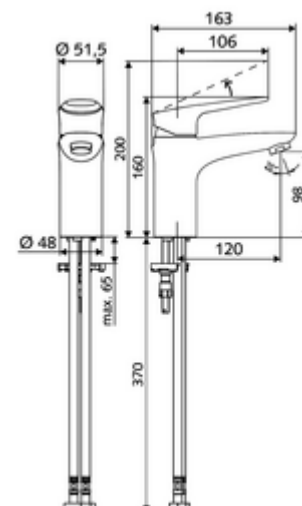

Article number: 02 180 06 99

Wash basin tap MODUS EH-T HD-M - High pressure mixed water, ThermoProtect cartridge

Compact single-lever mixer tap with lever.

Scope of delivery

- Single-lever single-hole tap
 - Single-lever mixer
 - Ceramic cartridge with temperature lock 38° C, scald protection in case of cold water supply failure
 - Flow regulator
- 2 flexible Clean-Fix S connection hoses, G 3/8 IG x 440 mm, with integrated backflow preventer (EN 1717: EB-type) and pre-filter
- Fastening material for wash basin installation

Technical data

- Flow: max. 5 l/min pressure independent
- Flow pressure: 1.0 - 5.0 bar
- Max. Resting pressure: 8 bar
- Max. operating temperature: 70 °C
- Max. outlet temperature: 38 °C
- Material: Actuation Die-cast zinc; Housing Brass, conform to German drinking water regulations
- Surface: Chrome
- Connection: 2x G 3/8 IG
- Certificates: P-IX 29002/IO, DIN-DVGW, Belgaqua
- Noise class: I
- Flow class: O

Delivery data

- Weight: 1,73 kg/Piece
- Packing unit: 1

Recommended associated articles

Flow regulator set LEED 1.3 l	Article no: 28 931 06 99 or
Flow regulator set 3.0 l/min pressure-independent	Article no: 28 932 06 99 or
Flow regulator max. 5.7 l/min pressure-independent, theft-proof	Article no: 02 121 06 99 or
Pressure limiter set	Article no: 28 525 06 99
Wash basin outlet valve OPEN	Article no: 02 002 06 99 or
Wash basin outlet valve PUSH OPEN	Article no: 02 000 06 99 or