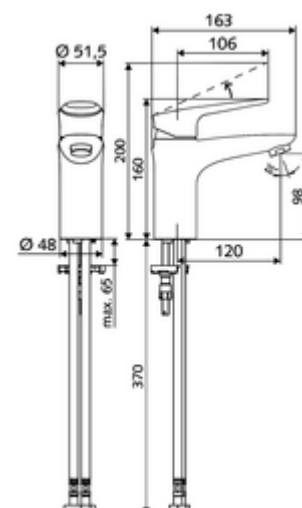

Article number: 02 180 06 99

Wash basin tap MODUS EH-T HD-M - High pressure mixed water, ThermoProtect cartridge

Compact single-lever mixer tap with lever.

Scope of delivery

- Single-lever single-hole tap
 - Single-lever mixer
 - Ceramic cartridge with temperature lock 38° C, scald protection in case of cold water supply failure
 - Flow regulator
- 2 flexible Clean-Fix S connection hoses, G 3/8 IG x 440 mm, with integrated backflow preventer (EN 1717: EB-type) and pre-filter
- Fastening material for wash basin installation

Technical data

- Flow: max. 5 l/min pressure independent
- Flow pressure: 1.0 - 5.0 bar
- Max. Resting pressure: 8 bar
- Max. operating temperature: 70 °C
- Max. outlet temperature: 38 °C
- Material: Actuation Die-cast zinc; Housing Brass, conform to German drinking water regulations
- Surface: Chrome
- Connection: 2x G 3/8 IG
- Certificates: P-IX 29002/IO, DIN-DVGW, Belgaqua
- Noise class: I
- Flow class: O

Delivery data

- Weight: 1,73 kg/Piece
- Packing unit: 1

Recommended associated articles

Flow regulator set LEED 1.3 l	Article no: 28 931 06 99 or
Flow regulator set 3.0 l/min pressure-independent	Article no: 28 932 06 99 or
Flow regulator max. 5.7 l/min pressure-independent, theft-proof	Article no: 02 121 06 99 or
Pressure limiter set	Article no: 28 525 06 99
Wash basin outlet valve OPEN	Article no: 02 002 06 99 or
Wash basin outlet valve PUSH OPEN	Article no: 02 000 06 99 or