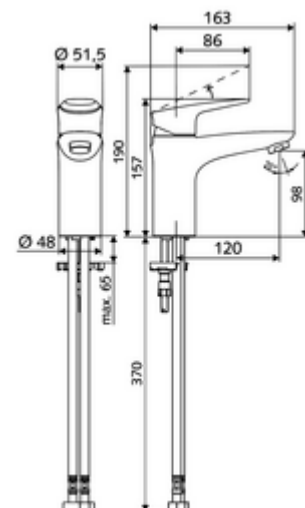

Article number: 02 182 06 99

Wash basin tap MODUS EH-T HD-M - High pressure mixed water, ThermoProtect cartridge

Compact single-lever mixer tap with design lever.

Scope of delivery

- Single-lever single-hole tap
 - Single-lever mixer
 - Ceramic cartridge with temperature lock 38° C, scald protection in case of cold water supply failure
 - Flow regulator
- 2 flexible Clean-Fix S connection hoses, G 3/8 IG x 440 mm, with integrated backflow preventer (EN 1717: EB-type) and pre-filter
- Fastening material for wash basin installation

Technical data

- Flow: max. 5 l/min pressure independent
- Flow pressure: 1.0 - 5.0 bar
- Max. Resting pressure: 8 bar
- Max. operating temperature: 70 °C
- Max. outlet temperature: 38 °C
- Material: Actuation Die-cast zinc; Housing Brass, conform to German drinking water regulations
- Surface: Chrome
- Connection: 2x G 3/8 IG
- Certificates: P-IX 29002/IO, DIN-DVGW, Belgaqua
- Noise class: I
- Flow class: O

Delivery data

- Weight: 1,77 kg/Piece
- Packing unit: 1

Recommended associated articles

Flow regulator set LEED 1.3 l	Article no: 28 931 06 99 or
Flow regulator set 3.0 l/min pressure-independent	Article no: 28 932 06 99 or
Flow regulator max. 5.7 l/min pressure-independent, theft-proof	Article no: 02 121 06 99 or
Pressure limiter set	Article no: 28 525 06 99
Wash basin outlet valve OPEN	Article no: 02 002 06 99 or
Wash basin outlet valve PUSH OPEN	Article no: 02 000 06 99 or