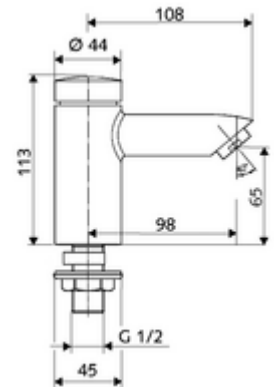

Article number: 02 122 06 99

Self-closing wash basin tap PETIT SC HD-K - high-pressure cold water/pre-mixed water

Manual actuation with automatic closing. Easy flow time adjustment.

Scope of delivery

- Self-closing single-hole tap
 - Self-closing cartridge SC II
 - Aerator
- Fastening material for wash basin installation

Technical data

- Running time: 2 - 15 s (7 s)
- Flow: max. 5 l/min pressure independent
- Flow pressure: 1.0 - 5.0 bar
- Max. Resting pressure: 8 bar
- Max. operating temperature: 70 °C (80 °C for thermal disinfection)
- Material: Housing Brass, conform to German drinking water regulations
- Surface: Chrome
- Connection: DN 15 G 1/2 AG
- Certificates: P-IX 19958/IO, DIN-DVGW, WRAS
- Noise class: I
- Flow class: O

Delivery data

- Weight: 1,00 kg/Piece
- Packing unit: 10

Necessary associated articles

Tap hole rosette PETIT

Article no: 76 063 06 99

Recommended associated articles

Flow regulator max. 5.7 l/min pressure-independent, theft-proof	Article no: 02 121 06 99
Flexible Clean-Flex S hose	Article no: 10 318 06 99 or
Flexible Clean-Flex S hose	Article no: 10 319 06 99 or
Angle valve with regulating function COMFORT with filter	Article no: 05 430 06 99 or
Angle valve with regulating function COMFORT with filter	Article no: 05 428 06 99 or
Wash basin outlet valve OPEN	Article no: 02 002 06 99 or
Wash basin outlet valve PUSH OPEN	Article no: 02 000 06 99 or