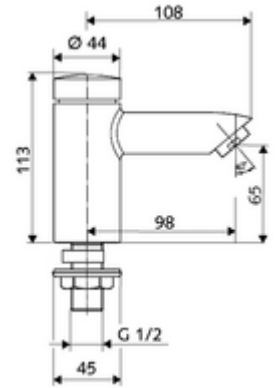

### Scope of delivery

- Self-closing single-hole tap
  - Self-closing cartridge SC II
  - Flow regulator
- Fastening material for wash basin installation

### Technical data

- Running time: 2 - 15 s (7 s)
- Flow: max. 5 l/min pressure independent
- Flow pressure: 1.0 - 5.0 bar
- Max. Resting pressure: 8 bar
- Max. operating temperature: 70 °C (80 °C for thermal disinfection)
- Material: Housing Brass, conform to German drinking water regulations
- Surface: Chrome
- Connection: DN 15 G 1/2 AG
- Certificates: P-IX 19958/IO, DIN-DVGW, WRAS
- Noise class: I
- Flow class: O

### Delivery data

- Weight: 1,00 kg/Piece
- Packing unit: 10

### Necessary associated articles

Tap hole rosette PETIT

Article no: 76 063 06 99