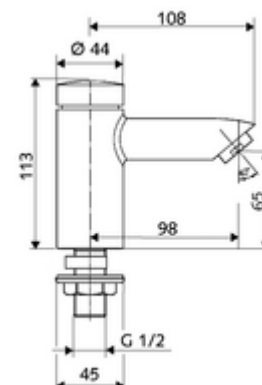

Article number: 02 130 06 99

Self-closing wash basin tap PETIT SC HD-K - high-pressure cold water/pre-mixed water

Manual actuation with automatic closing. Easy flow time adjustment.

Scope of delivery

- Self-closing single-hole tap
 - Self-closing cartridge SC II
 - Flow regulator
- Fastening material for wash basin installation

Technical data

- Running time: 2 - 15 s (7 s)
- Flow: max. 5 l/min pressure independent
- Flow pressure: 1.0 - 5.0 bar
- Max. Resting pressure: 8 bar
- Max. operating temperature: 70 °C (80 °C for thermal disinfection)
- Material: Housing Dezincification-resistant brass, conform to German drinking water regulations
- Surface: Chrome
- Connection: DN 15 G 1/2 AG
- Certificates: P-IX 19958/IO, dr, Watermark, WELS
- Noise class: I
- Flow class: O

Delivery data

- Weight: 0,98 kg/Piece
- Packing unit: 1

Necessary associated articles

Tap hole rosette PETIT Article no: 76 063 06 99

Recommended associated articles

Flow regulator max. 5.7 l/min pressure-independent, theft-proof	Article no: 02 121 06 99
Flexible Clean-Flex S hose	Article no: 10 318 06 99 or
Flexible Clean-Flex S hose	Article no: 10 319 06 99 or
Angle valve with regulating function COMFORT with filter	Article no: 05 430 06 99 or
Angle valve with regulating function COMFORT with filter	Article no: 05 428 06 99 or
Wash basin outlet valve OPEN	Article no: 02 002 06 99 or
Wash basin outlet valve PUSH OPEN	Article no: 02 000 06 99 or