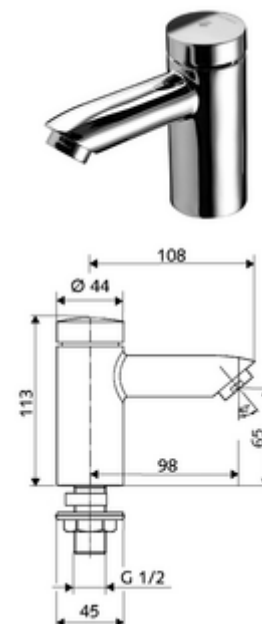

Article number: 02 130 06 99

Self-closing wash basin tap PETIT SC HD-K - high-pressure cold water/pre-mixed water

Manual actuation with automatic closing. Easy flow time adjustment.

Scope of delivery

- Self-closing single-hole tap
 - Self-closing cartridge SC II
 - Aerator
- Fastening material for wash basin installation

Technical data

- Running time: 2 - 15 s (7 s)
- Flow: max. 5 l/min pressure independent
- Flow pressure: 1.0 - 5.0 bar
- Max. Resting pressure: 8 bar
- Max. operating temperature: 70 °C (80 °C for thermal disinfection)
- Material: Housing Dezincification-resistant brass, conform to German drinking water regulations
- Surface: Chrome
- Connection: DN 15 G 1/2 AG
- Certificates: P-IX 19958/IO, dr, Watermark, WELS
- Noise class: I
- Flow class: O

Delivery data

- Weight: 0,98 kg/Piece
- Packing unit: 1

Necessary associated articles

Tap hole rosette PETIT Article no: 76 063 06 99

Recommended associated articles

Flow regulator max. 5.7 l/min pressure-independent, theft-proof	Article no: 02 121 06 99
Flexible Clean-Flex S hose	Article no: 10 318 06 99 or
Flexible Clean-Flex S hose	Article no: 10 319 06 99 or
Angle valve with regulating function COMFORT with filter	Article no: 05 430 06 99 or
Angle valve with regulating function COMFORT with filter	Article no: 05 428 06 99 or
Wash basin outlet valve OPEN	Article no: 02 002 06 99 or
Wash basin outlet valve PUSH OPEN	Article no: 02 000 06 99 or