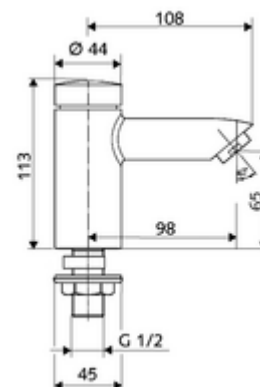

### Scope of delivery

- Self-closing single-hole tap
  - Self-closing cartridge SC II
  - Flow regulator
- Fastening material for wash basin installation

### Delivery data

- Weight: 0,98 kg/Piece
- Packing unit: 1

### Necessary associated articles

Tap hole rosette PETIT Article no: 76 063 06 99