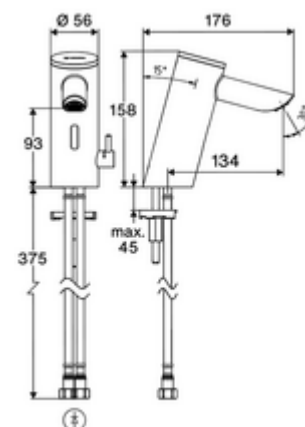

Scope of delivery

- Time-of-flight sensor single-hole tap
 - Temperature controller with hot water restrictor
 - Time-of-flight sensor electronics (ToF) with automatic adjustment of the sensor range
 - 6 V axial solenoid valve with pre-filter
 - Recessed aerator (theft-protected)
 - Connection cable, 220 mm, with 3-pin plug connector, protection class IP65
- 6 V battery compartment (integrated)
- 4x AAA alkaline battery 1.5 V
- 2 flexible Clean-Fix S connection hoses, G 3/8 IG x 410 mm, with integrated backflow preventer (EN 1717: EB-type) and pre-filter
- Fastening material for wash basin installation

Delivery data

- Weight: 1,60 kg/Piece
- Packing unit: 1

Recommended associated articles

Angle valve thermostat

Article no: 09 414 06 99

Angle valve with regulating function COMFORT with filter	Article no: 05 430 06 99
Wash basin outlet valve OPEN	Article no: 02 002 06 99 or
Wash basin outlet valve PUSH OPEN	Article no: 02 000 06 99 or
<u>For mains-supplied fittings</u>	
Extension cable	Article no: 51 010 00 99 or
Extension cable	Article no: 51 023 00 99 or