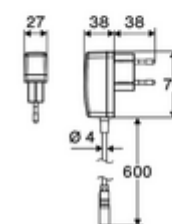

Scope of delivery

- Time-of-flight sensor single-hole tap
 - Temperature controller with hot water restrictor
 - Time-of-flight sensor electronics (ToF) with automatic adjustment of the sensor range
 - 6 V axial solenoid valve with pre-filter
 - Recessed aerator (theft-protected)
 - Connection cable, 220 mm, with 3-pin plug connector, protection class IP65
- Transformer plug 9 VDC, 100-240 VAC, 50-60 Hz
- 2 flexible Clean-Fix S connection hoses, G 3/8 IG x 410 mm, with integrated backflow preventer (EN 1717: EB-type) and pre-filter
- Fastening material for wash basin installation