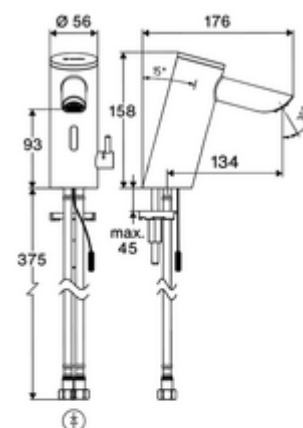

Scope of delivery

- Time-of-flight sensor single-hole tap
 - Temperature controller with hot water restrictor
 - Time-of-flight sensor electronics (ToF) with automatic adjustment of the sensor range
 - 6 V axial solenoid valve with pre-filter
 - Recessed aerator (theft-protected)
 - Connection cable, 220 mm, with 3-pin plug connector, protection class IP65
- Transformer plug 9 VDC, 100-240 VAC, 50-60 Hz
- 2 flexible Clean-Fix S connection hoses, G 3/8 IG x 410 mm, with integrated backflow preventer (EN 1717: EB-type) and pre-filter
- Fastening material for wash basin installation