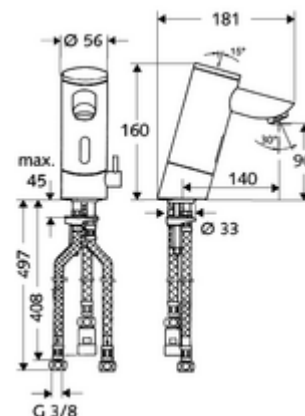

Article number: 01 026 06 99

Electronic wash basin tap PURIS E ND-M - low pressure mixed water

Infrared sensor-controlled. Battery operation. Suitable for networking with the SCHELL SWS water management system. Configurable via SCHELL Single Control SSC. For open hot water storage tanks. With extended outlet 140 mm.

Scope of delivery

- Infrared sensor single-hole tap
 - Temperature controller
 - Infrared sensor electronics, programmable
 - 6 V solenoid valve with pre-filter
 - Aerator
 - 6 V battery compartment (integrated)
- 4x AAA alkaline battery 1.5 V
- 3 flexible Clean-Fix S connection hoses, G 3/8 IG x 380/500 mm
- Fastening material for wash basin installation

Delivery data

- Weight: 2,60 kg/Piece
- Packing unit: 1

Recommended associated articles

SSC Bluetooth® module

Article no: 00 916 00 99

| | |
|--|-----------------------------|
| Angle valve with regulating function COMFORT with filter | Article no: 05 430 06 99 |
| Wash basin outlet valve OPEN | Article no: 02 002 06 99 or |
| Wash basin outlet valve PUSH OPEN | Article no: 02 000 06 99 or |