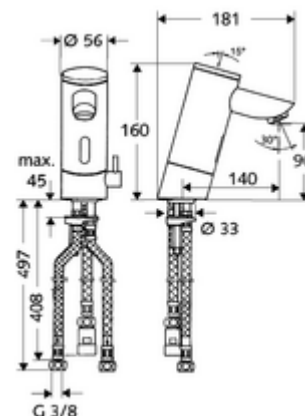

### Scope of delivery

- Infrared sensor single-hole tap
  - Temperature controller
  - Infrared sensor electronics, programmable
  - 6 V solenoid valve with pre-filter
  - Flow regulator
  - 6 V battery compartment (integrated)
- 4x AAA alkaline battery 1.5 V
- 3 flexible Clean-Fix S connection hoses, G 3/8 IG x 380/500 mm
- Fastening material for wash basin installation

### Delivery data

- Weight: 2,60 kg/Piece
- Packing unit: 1