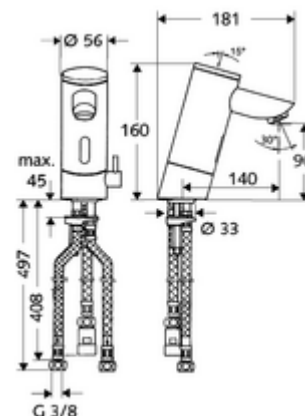

Article number: 01 026 06 99

Electronic wash basin tap PURIS E ND-M - low pressure mixed water

Infrared sensor-controlled. Battery operation. Suitable for networking with the SCHELL SWS water management system. Configurable via SCHELL Single Control SSC. For open hot water storage tanks. With extended outlet 140 mm.

Scope of delivery

- Infrared sensor single-hole tap
 - Temperature controller
 - Infrared sensor electronics, programmable
 - 6 V solenoid valve with pre-filter
 - Flow regulator
 - 6 V battery compartment (integrated)
- 4x AAA alkaline battery 1.5 V
- 3 flexible Clean-Fix S connection hoses, G 3/8 IG x 380/500 mm
- Fastening material for wash basin installation

Delivery data

- Weight: 2,60 kg/Piece
- Packing unit: 1

Recommended associated articles

SSC Bluetooth® module

Article no: 00 916 00 99

Angle valve with regulating function COMFORT with filter	Article no: 05 430 06 99
Wash basin outlet valve OPEN	Article no: 02 002 06 99 or
Wash basin outlet valve PUSH OPEN	Article no: 02 000 06 99 or