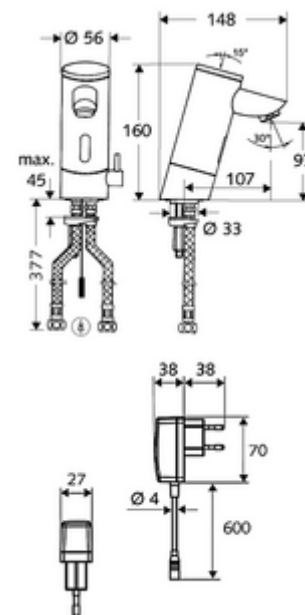

### Scope of delivery

- Infrared sensor single-hole tap
  - Temperature controller
  - Infrared sensor electronics, programmable
  - 6 V solenoid valve with pre-filter
  - Flow regulator
- Transformer plug 9 VDC, 100-240 VAC, 50-60 Hz
- 2 flexible Clean-Fix S connection hoses, G 3/8 IG x 380 mm, with integrated backflow preventer (EN 1717: EB-type) and pre-filter
- Fastening material for wash basin installation

### Delivery data

- Weight: 2,50 kg/Piece
- Packing unit: 1