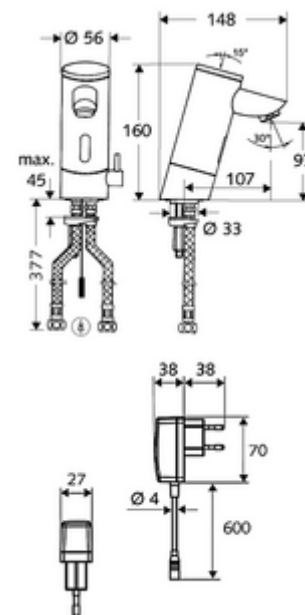

## Electronic wash basin tap PURIS E HD-M - high-pressure mixed water

Infrared sensor-controlled. Mains operation (transformer plug). Suitable for networking with the SCHELL SWS water management system. Configurable via SCHELL Single Control SSC.

### Scope of delivery

- Infrared sensor single-hole tap
  - Temperature controller
  - Infrared sensor electronics, programmable
  - 6 V solenoid valve with pre-filter
  - Flow regulator
- Transformer plug 9 VDC, 100-240 VAC, 50-60 Hz
- 2 flexible Clean-Fix S connection hoses, G 3/8 IG x 380 mm, with integrated backflow preventer (EN 1717: EB-type) and pre-filter
- Fastening material for wash basin installation