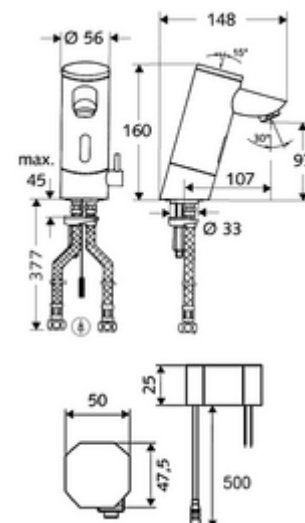

Article number: 01 215 06 99

Electronic wash basin tap PURIS E HD-M - high-pressure mixed water

Infrared sensor-controlled. Mains operation (concealed transformer). Suitable for networking with the SCHELL SWS water management system. Configurable via SCHELL Single Control SSC.

Scope of delivery

- Infrared sensor single-hole tap
 - Temperature controller
 - Infrared sensor electronics, programmable
 - 6 V solenoid valve with pre-filter
 - Flow regulator
- Concealed transformer 9 VDC, 100-240 VAC, 50-60 Hz
- 2 flexible Clean-Fix S connection hoses, G 3/8 IG x 380 mm, with integrated backflow preventer (EN 1717: EB-type) and pre-filter
- Fastening material for wash basin installation

Delivery data

- Weight: 2,56 kg/Piece
- Packing unit: 1

Recommended associated articles

| | |
|--|--------------------------|
| SSC Bluetooth® module | Article no: 00 916 00 99 |
| Extension cable | Article no: 51 010 00 99 |
| Pressure balance valve (PBV) | Article no: 06 558 12 99 |
| Angle valve with regulating function COMFORT with filter | Article no: 05 430 06 99 |