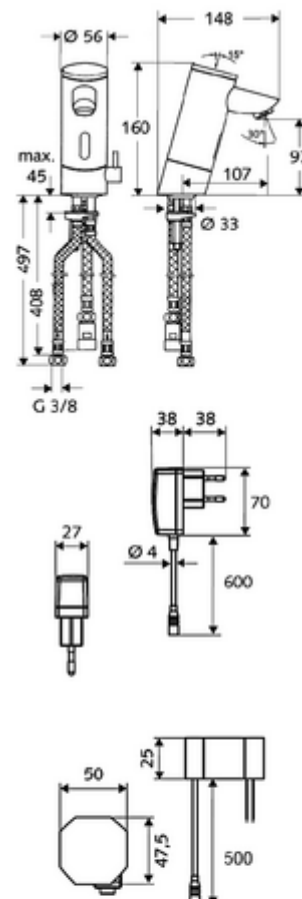

Article number: 01 216 06 99

### Scope of delivery

- Infrared sensor single-hole tap
  - Temperature controller
  - Infrared sensor electronics, programmable
  - 6 V solenoid valve with pre-filter
  - Flow regulator
  - Connection cable, 250 mm, with 3-pin plug connector, protection class IP65
- Transformer plug 9 VDC, 100-240 VAC, 50-60 Hz
- 3 flexible Clean-Fix S connection hoses, G 3/8 IG x 380/500 mm
- Fastening material for wash basin installation

### Delivery data

- Weight: 2,42 kg/Piece
- Packing unit: 1