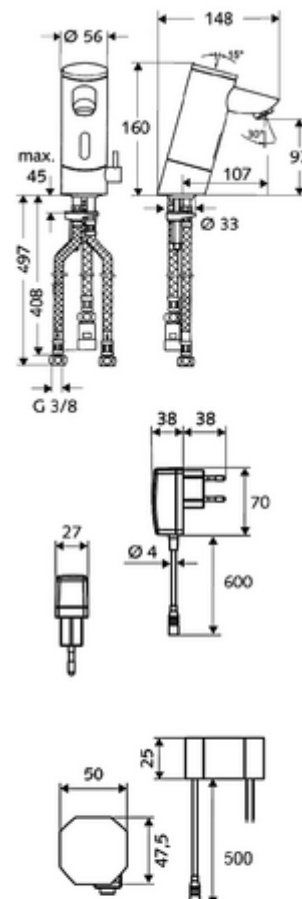

Article number: 01 216 06 99

Electronic wash basin tap PURIS E ND-M - low pressure mixed water

Infrared sensor-controlled. Mains operation (transformer plug). Suitable for networking with the SCHELL SWS water management system. Configurable via SCHELL Single Control SSC. For open hot water storage tanks.

Scope of delivery

- Infrared sensor single-hole tap
 - Temperature controller
 - Infrared sensor electronics, programmable
 - 6 V solenoid valve with pre-filter
 - Flow regulator
 - Connection cable, 250 mm, with 3-pin plug connector, protection class IP65
- Transformer plug 9 VDC, 100-240 VAC, 50-60 Hz
- 3 flexible Clean-Fix S connection hoses, G 3/8 IG x 380/500 mm
- Fastening material for wash basin installation