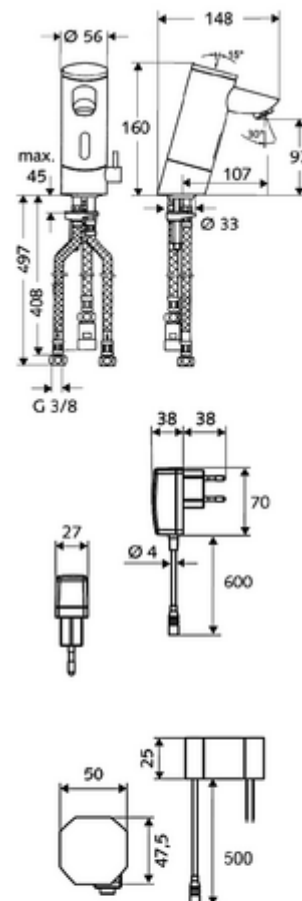

Article number: 01 216 06 99

### Scope of delivery

- Infrared sensor single-hole tap
  - Temperature controller
  - Infrared sensor electronics, programmable
  - 6 V solenoid valve with pre-filter
  - Flow regulator
  - Connection cable, 250 mm, with 3-pin plug connector, protection class IP65
- Transformer plug 9 VDC, 100-240 VAC, 50-60 Hz
- 3 flexible Clean-Fix S connection hoses, G 3/8 IG x 380/500 mm
- Fastening material for wash basin installation

### Delivery data

- Weight: 2,42 kg/Piece
- Packing unit: 1