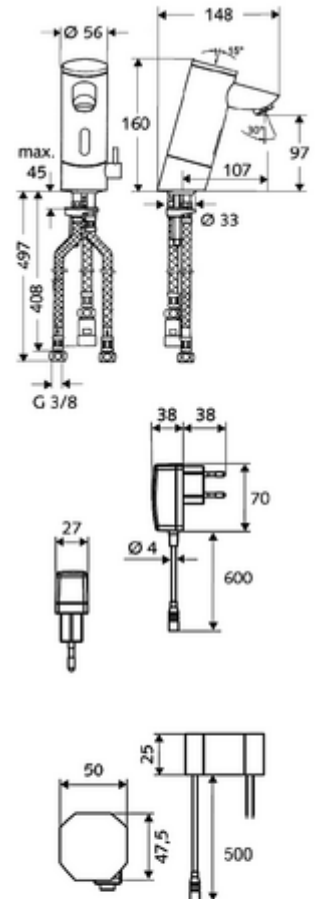

Scope of delivery

- Infrared sensor single-hole tap
 - Temperature controller
 - Infrared sensor electronics, programmable
 - 6 V solenoid valve with pre-filter
 - Flow regulator
 - Connection cable, 250 mm, with 3-pin plug connector, protection class IP65
- Transformer plug 9 VDC, 100-240 VAC, 50-60 Hz
- 3 flexible Clean-Fix S connection hoses, G 3/8 IG x 380/500 mm
- Fastening material for wash basin installation

Delivery data

- Weight: 2,42 kg/Piece
- Packing unit: 1

Recommended associated articles

SSC Bluetooth® module	Article no: 00 916 00 99
Extension cable	Article no: 51 010 00 99
Angle valve with regulating function COMFORT with filter	Article no: 05 430 06 99