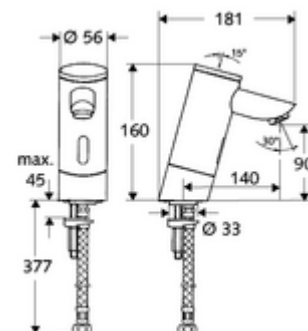

### Scope of delivery

- Infrared sensor single-hole tap
  - Infrared sensor electronics, programmable
  - 6 V solenoid valve with pre-filter
  - Flow regulator
  - 6 V battery compartment (integrated)
- 4x AAA alkaline battery 1.5 V
- Flexible Clean-Fix S connection hose, G 3/8 IG x 380 mm, with pre-filter
- Fastening material for wash basin installation

### Delivery data

- Weight: 2,49 kg/Piece
- Packing unit: 1