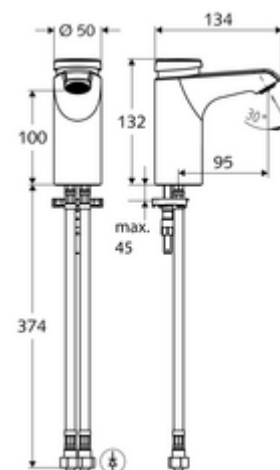

### Scope of delivery

- Self-closing single-hole tap
  - Self-closing cartridge SC II with hot water restrictor
  - Flow regulator
- 2 flexible Clean-Fix S connection hoses, G 3/8 IG x 380 mm, with integrated backflow preventer (EN 1717: EB-type) and pre-filter
- Fastening material for wash basin installation

### Technical data

- Running time: 2 - 15 s (7 s)
- Flow: max. 5 l/min pressure independent
- Flow pressure: 1.0 - 5.0 bar
- Max. Resting pressure: 8 bar
- Max. operating temperature: 70 °C (80 °C for thermal disinfection)
- Material: Housing Brass, conform to German drinking water regulations
- Surface: Chrome
- Connection: 2x G 3/8 IG
- Certificates: PA-IX 29071/IO, Belgaqua
- Noise class: I
- Flow class: O

### Delivery data

- Weight: 1,85 kg/Piece
- Packing unit: 1