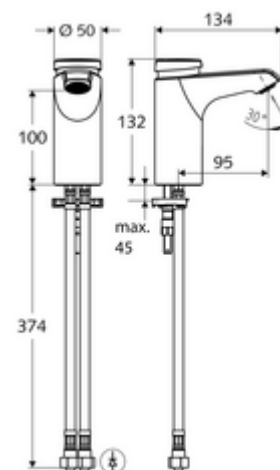

Article number: 02 156 06 99

Self-closing wash basin taps XERIS SC HD-M small - high-pressure mixed water

Manual actuation with automatic closing. Easy flow time adjustment.

Scope of delivery

- Self-closing single-hole tap
 - Self-closing cartridge SC II with hot water restrictor
 - Flow regulator
- 2 flexible Clean-Fix S connection hoses, G 3/8 IG x 380 mm, with integrated backflow preventer (EN 1717: EB-type) and pre-filter
- Fastening material for wash basin installation

Technical data

- Running time: 2 - 15 s (7 s)
- Flow: max. 5 l/min pressure independent
- Flow pressure: 1.0 - 5.0 bar
- Max. Resting pressure: 8 bar
- Max. operating temperature: 70 °C (80 °C for thermal disinfection)
- Material: Housing Brass, conform to German drinking water regulations
- Surface: Chrome
- Connection: 2x G 3/8 IG
- Certificates: PA-IX 29071/IO, Belgaqua
- Noise class: I
- Flow class: O

Delivery data

- Weight: 1,85 kg/Piece
- Packing unit: 1

Recommended associated articles

Angle valve thermostat	Article no: 09 414 06 99
Pressure balance valve (PBV)	Article no: 06 558 12 99
Angle valve with regulating function COMFORT with filter	Article no: 05 430 06 99
Wash basin outlet valve OPEN	Article no: 02 002 06 99 or
Wash basin outlet valve PUSH OPEN	Article no: 02 000 06 99 or