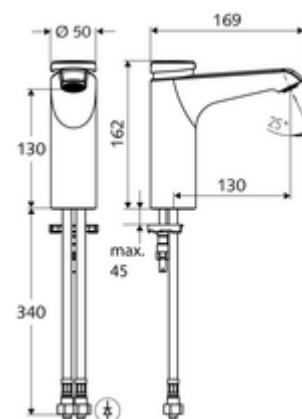

### Scope of delivery

- Self-closing single-hole tap
  - Self-closing cartridge SC II with hot water restrictor
  - Flow regulator
- 2 flexible Clean-Fix S connection hoses, G 3/8 IG x 380 mm, with integrated backflow preventer (EN 1717: EB-type) and pre-filter
- Fastening material for wash basin installation

### Technical data

- Running time: 2 - 15 s (7 s)
- Flow: max. 5 l/min pressure independent
- Flow pressure: 1.0 - 5.0 bar
- Max. Resting pressure: 8 bar
- Max. operating temperature: 70 °C (80 °C for thermal disinfection)
- Material: Housing Brass, conform to German drinking water regulations
- Surface: Chrome
- Connection: 2x G 3/8 IG
- Certificates: PA-IX 29071/IO, Belgaqua
- Noise class: I
- Flow class: O

### Delivery data

- Weight: 2,05 kg/Piece
- Packing unit: 1