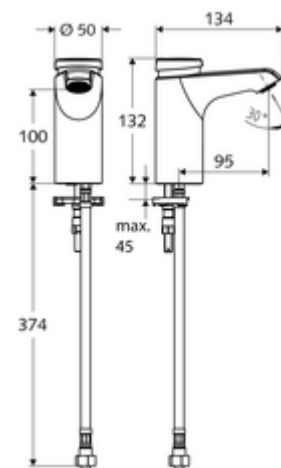

### Scope of delivery

- Self-closing single-hole tap
  - Self-closing cartridge SC II
  - Flow regulator
- Flexible Clean-Fix S connection hose, G 3/8 IG x 380 mm, with pre-filter
- Fastening material for wash basin installation

### Technical data

- Running time: 2 - 15 s (7 s )
- Flow: max. 5 l/min pressure independent
- Flow pressure: 1.0 - 5.0 bar
- Max. Resting pressure: 8 bar
- Max. operating temperature: 70 °C (80 °C for thermal disinfection)
- Material: Housing Brass, conform to German drinking water regulations
- Surface: Chrome
- Connection: G 3/8 IG
- Certificates: PA-IX 29071/IO
- Noise class: I
- Flow class: O

### Delivery data

- Weight: 1,77 kg/Piece
- Packing unit: 1