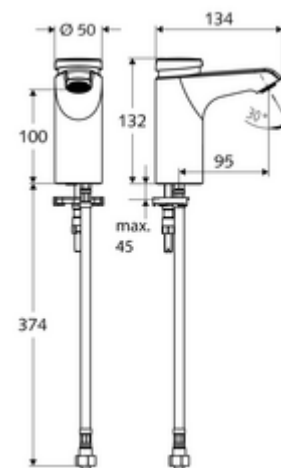

Article number: 02 158 06 99

Self-closing wash basin taps XERIS SC HD-K small - high-pressure cold water/pre- mixed water

Manual actuation with automatic closing. Easy flow time adjustment.

Scope of delivery

- Self-closing single-hole tap
 - Self-closing cartridge SC II
 - Flow regulator
- Flexible Clean-Fix S connection hose, G 3/8 IG x 380 mm, with pre-filter
- Fastening material for wash basin installation

Technical data

- Running time: 2 - 15 s (7 s)
- Flow: max. 5 l/min pressure independent
- Flow pressure: 1.0 - 5.0 bar
- Max. Resting pressure: 8 bar
- Max. operating temperature: 70 °C (80 °C for thermal disinfection)
- Material: Housing Brass, conform to German drinking water regulations
- Surface: Chrome
- Connection: G 3/8 IG
- Certificates: PA-IX 29071/IO
- Noise class: I
- Flow class: O

Delivery data

- Weight: 1,77 kg/Piece
- Packing unit: 1

Recommended associated articles

Angle valve with regulating function COMFORT with filter	Article no: 05 430 06 99
Wash basin outlet valve OPEN	Article no: 02 002 06 99 or
Wash basin outlet valve PUSH OPEN	Article no: 02 000 06 99 or