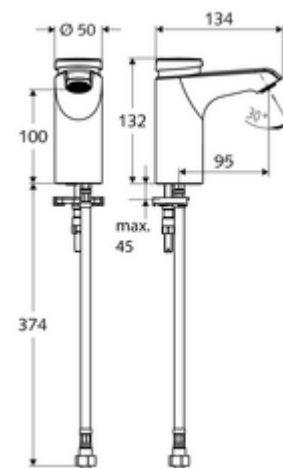

Article number: 02 158 06 99

Self-closing wash basin taps XERIS SC HD-K small - high-pressure cold water/pre- mixed water

Manual actuation with automatic closing. Easy flow time adjustment.

Scope of delivery

- Self-closing single-hole tap
 - Self-closing cartridge SC II
 - Flow regulator
- Flexible Clean-Fix S connection hose, G 3/8 IG x 380 mm, with pre-filter
- Fastening material for wash basin installation

Technical data

- Running time: 2 - 15 s (7 s)
- Flow: max. 5 l/min pressure independent
- Flow pressure: 1.0 - 5.0 bar
- Max. Resting pressure: 8 bar
- Max. operating temperature: 70 °C (80 °C for thermal disinfection)
- Material: Housing Brass, conform to German drinking water regulations
- Surface: Chrome
- Connection: G 3/8 IG
- Certificates: PA-IX 29071/IO
- Noise class: I
- Flow class: O

Delivery data

- Weight: 1,77 kg/Piece
- Packing unit: 1

Recommended associated articles

Angle valve with regulating function COMFORT with filter	Article no: 05 430 06 99
Wash basin outlet valve OPEN	Article no: 02 002 06 99 or
Wash basin outlet valve PUSH OPEN	Article no: 02 000 06 99 or