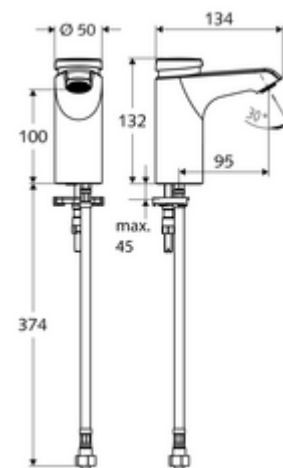

Article number: 02 158 06 99

Self-closing wash basin taps XERIS SC HD-K small - high-pressure cold water/pre- mixed water

Manual actuation with automatic closing. Easy flow time adjustment.

Scope of delivery

- Self-closing single-hole tap
 - Self-closing cartridge SC II
 - Flow regulator
- Flexible Clean-Fix S connection hose, G 3/8 IG x 380 mm, with pre-filter
- Fastening material for wash basin installation

Technical data

- Running time: 2 - 15 s (7 s)
- Flow: max. 5 l/min pressure independent
- Flow pressure: 1.0 - 5.0 bar
- Max. Resting pressure: 8 bar
- Max. operating temperature: 70 °C (80 °C for thermal disinfection)
- Material: Housing Brass, conform to German drinking water regulations
- Surface: Chrome
- Connection: G 3/8 IG
- Certificates: PA-IX 29071/IO
- Noise class: I
- Flow class: O

Delivery data

- Weight: 1,77 kg/Piece
- Packing unit: 1

Recommended associated articles

Angle valve with regulating function COMFORT with filter Article no: 05 430 06 99