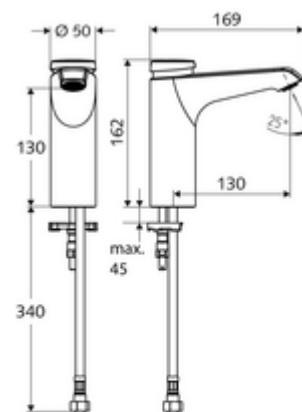

Article number: 02 159 06 99

Self-closing wash basin taps XERIS SC HD-K mid. - high-pressure cold water/pre- mixed water

Manual actuation with automatic closing. Easy flow time adjustment.

Scope of delivery

- Self-closing single-hole tap
  - Self-closing cartridge SC II
  - Flow regulator
- Flexible Clean-Fix S connection hose, G 3/8 IG x 380 mm, with pre-filter
- Fastening material for wash basin installation

Technical data

- Running time: 2 - 15 s (7 s)
- Flow: max. 5 l/min pressure independent
- Flow pressure: 1.0 - 5.0 bar
- Max. Resting pressure: 8 bar
- Max. operating temperature: 70 °C (80 °C for thermal disinfection)
- Material: Housing Brass, conform to German drinking water regulations
- Surface: Chrome
- Connection: G 3/8 IG
- Certificates: PA-IX 29071/IO
- Noise class: I
- Flow class: O

Delivery data

- Weight: 2,00 kg/Piece
- Packing unit: 1

Recommended associated articles

Angle valve with regulating function COMFORT with filter Article no: 05 430 06 99