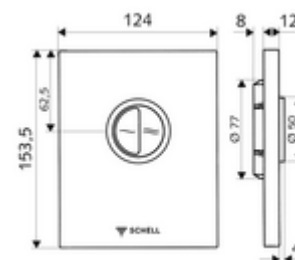

Article number: 02 814 15 99

WC operating panel EDITION Eco ND

For SCHELL COMPACT II ND concealed WC flush valve. Low pressure from 0.8 bar.
Dual flush.

Scope of delivery

- Designer operating panel
  - Operating buttons for economy/main flush
- Low-pressure self-closing cartridge with automatic nozzle cleaning needle
- Baffle plate for flow rate regulation
- Installation frame

Technical data

- Dual flush: Economy flush volume 3 l, Main 4.5 - 6.0 l
- Material: Actuation Plastic; Front panel Plastic
- Surface: Actuation Alpine white; Front panel Alpine white
- Dimensions front plate: w 124 mm x h 153.5 mm x d 12 mm
- Certificates: Watermark

Delivery data

- Weight: 0,68 kg/Piece
- Packing unit: 1

Necessary associated articles

Concealed WC flush valves COMPACT II ND

Article no: 01 137 00 99

Hint

- Discontinued article, as long as stocks last