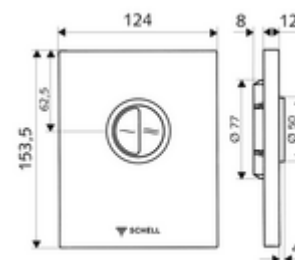

Article number: 02 814 15 99

WC operating panel EDITION Eco ND

For SCHELL COMPACT II ND concealed WC flush valve. Low pressure from 0.8 bar.
Dual flush.

Scope of delivery

- Designer operating panel
 - Operating buttons for economy/main flush
- Low-pressure self-closing cartridge with automatic nozzle cleaning needle
- Baffle plate for flow rate regulation
- Installation frame

Technical data

- Dual flush: Economy flush volume 3 l, Main 4.5 - 6.0 l
- Material: Actuation Plastic; Front panel Plastic
- Surface: Actuation Alpine white; Front panel Alpine white
- Dimensions front plate: w 124 mm x h 153.5 mm x d 12 mm
- Certificates: Watermark

Delivery data

- Weight: 0,68 kg/Piece
- Packing unit: 1

Necessary associated articles

Concealed WC flush valves COMPACT II ND

Article no: 01 137 00 99