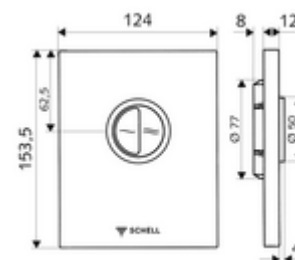

Article number: 02 814 15 99

WC operating panel EDITION Eco ND

For SCHELL COMPACT II ND concealed WC flush valve. Low pressure from 0.8 bar.
Dual flush.

Scope of delivery

- Designer operating panel
 - Operating buttons for economy/main flush
- Low-pressure self-closing cartridge with automatic nozzle cleaning needle
- Baffle plate for flow rate regulation
- Installation frame

Technical data

- Dual flush: Economy flush volume 3 l, Main 4.5 - 6.0 l
- Material: Actuation Plastic; Front panel Plastic
- Surface: Actuation Alpine white; Front panel Alpine white
- Dimensions front plate: w 124 mm x h 153.5 mm x d 12 mm
- Certificates: Watermark

Delivery data

- Weight: 0,68 kg/Piece
- Packing unit: 1

Necessary associated articles

Concealed WC flush valves COMPACT II ND

Article no: 01 137 00 99

Hint

- Discontinued article, as long as stocks last