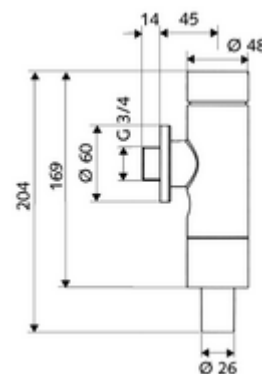

Article number: 02 249 06 99

Exposed WC flush valve SCHELLOMAT Silent Eco SV, DN 20

All-metal design with brass push button. Conform to DIN EN 12541. Dual flush.

Scope of delivery

- Exposed WC flush valve
 - Self-closing cartridge with automatic nozzle cleaning needle
- Push rosette \varnothing 60 mm
- Flush pipe connection with pipe interrupter

Technical data

- Dual flush: Economy flush volume 3 l, Main 4.5 - 9.0 l
- Material: Housing Brass; Parts in contact with water Brass, conform to German drinking water regulations, Plastic
- Surface: Chrome
- Connection: DN 20 G 3/4 AG
- Flush pipe connection: \varnothing 26 mm
- Certificates: PA-IX 9902/I, DIN-DVGW, Belgaqua
- Noise class: I, at 100% flow

Delivery data

- Weight: 1,10 kg/Piece
- Packing unit: 1

Recommended associated articles

WC flush pipe kit

Article no: 03 209 06 99

or