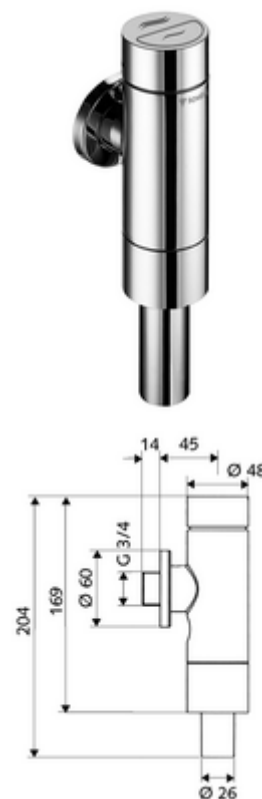

Article number: 02 249 06 99

Exposed WC flush valve SCHELLOMAT Silent Eco SV, DN 20

All-metal design with brass push button. Conform to DIN EN 12541. Dual flush.

Scope of delivery

- Exposed WC flush valve
 - Self-closing cartridge with automatic nozzle cleaning needle
- Push rosette Ø 60 mm
- Flush pipe connection with pipe interrupter

Technical data

- Dual flush: Economy flush volume 3 l, Main 4.5 - 9.0 l
- Material: Housing Brass; Parts in contact with water Brass, conform to German drinking water regulations, Plastic
- Surface: Chrome
- Connection: DN 20 G 3/4 AG
- Flush pipe connection: Ø 26 mm
- Certificates: PA-IX 9902/I, DIN-DVGW, Belgaqua
- Noise class: I, at 100% flow

Delivery data

- Weight: 1,10 kg/Piece
- Packing unit: 1

Recommended associated articles

WC flush pipe kit

Article no: 03 209 06 99

or